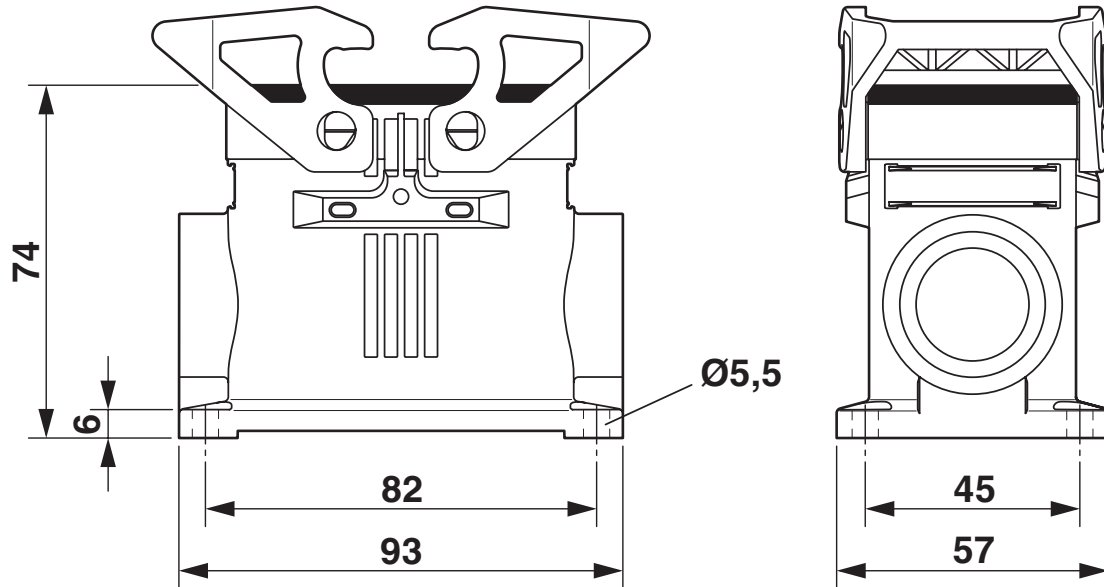

HC-EVO-B10-SHWD-2SSM20-PLRBK - Housing

1421356

<https://www.phoenixcontact.com/us/products/1421356>

Drawings

Dimensional drawing

Dimensional drawing