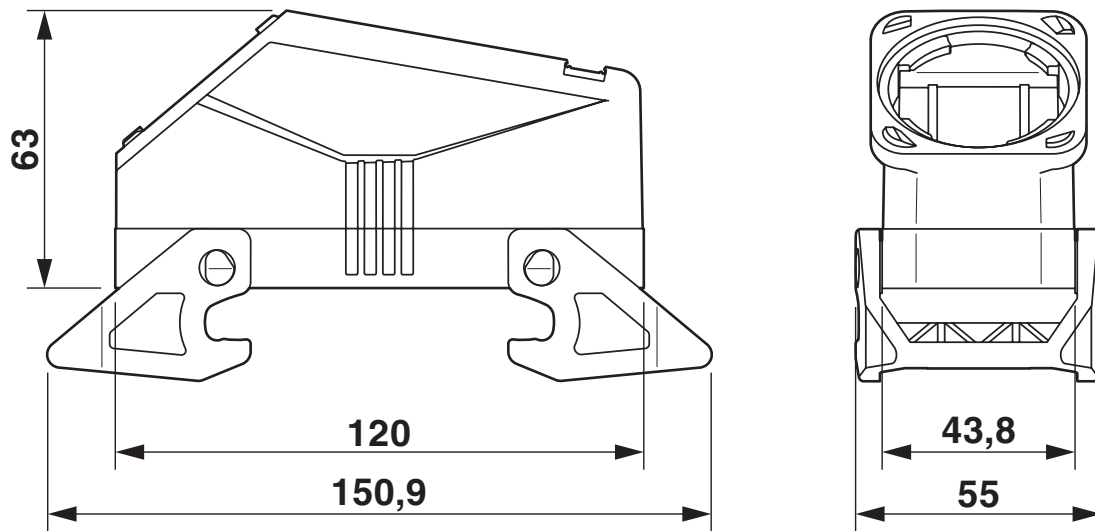

HC-EVO-B24-HLWD-PLBK - Housing

1420936

<https://www.phoenixcontact.com/us/products/1420936>

Drawings

Dimensional drawing