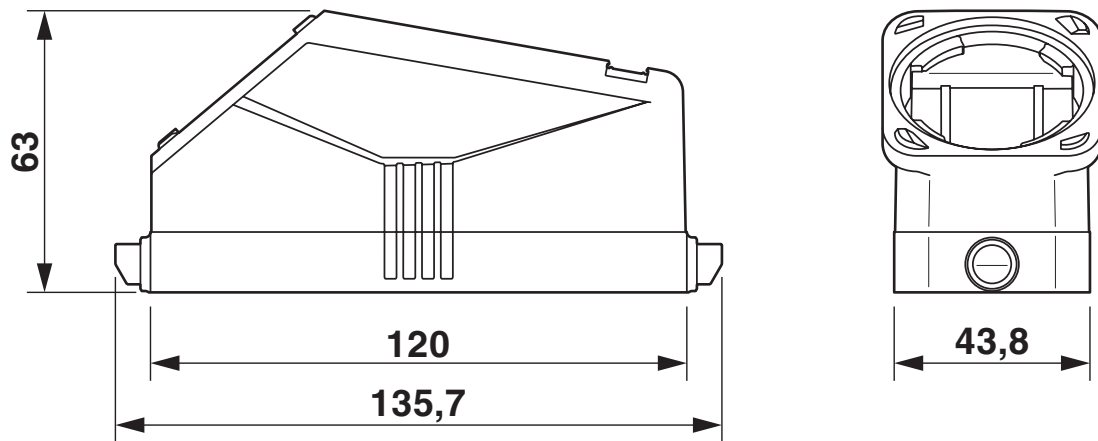

### Dimensions

Dimensional drawing	
Width	43.8 mm
Height	63 mm
Length	120 mm

## Drawings

Dimensional drawing

Dimensional drawing