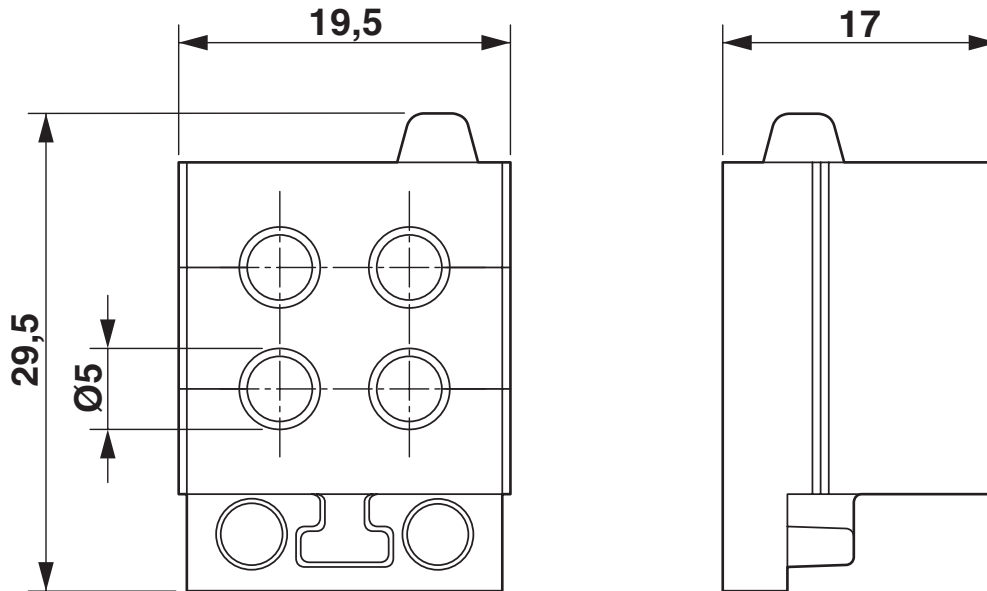

CES-STPG-GY-4X5 - Cable sleeve

1410136

<https://www.phoenixcontact.com/us/products/1410136>

Technical data

Product properties

Product type	Cable sleeve
No. of conductors	4

Dimensions

Dimensional drawing	
Width	19.5 mm
Height	17 mm
Length	29.5 mm

CES-STPG-GY-4X5 - Cable sleeve

1410136

<https://www.phoenixcontact.com/us/products/1410136>

Drawings

Dimensional drawing

Dimensional drawing

CES-STPG-GY-4X5 - Cable sleeve

1410136