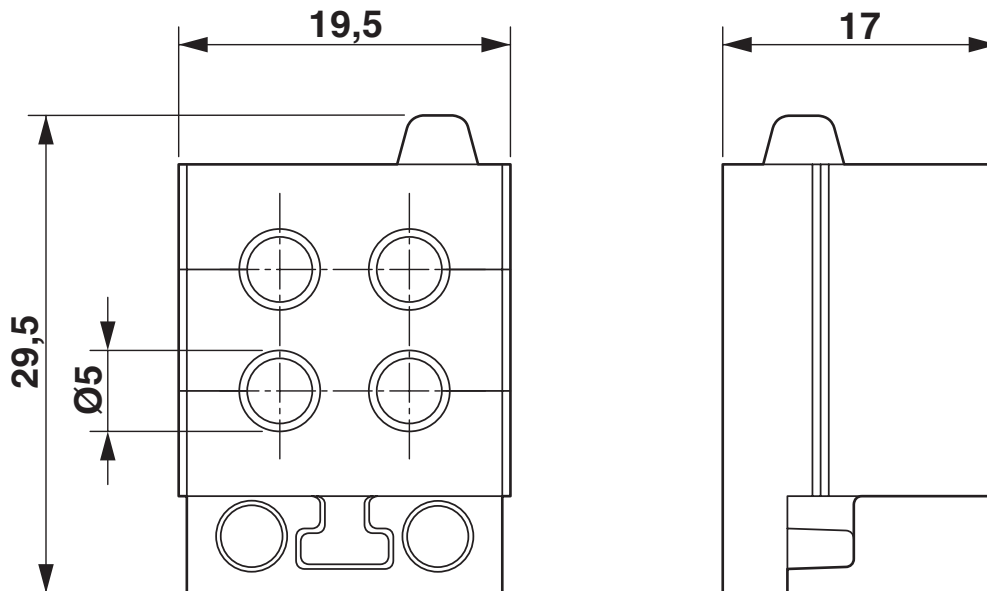

CES-STPG-GY-4X5 - Cable sleeve

1410136

<https://www.phoenixcontact.com/us/products/1410136>

Technical data

Product properties

Product type	Cable sleeve
No. of conductors	4

Dimensions

Dimensional drawing	
Width	19.5 mm
Height	17 mm
Length	29.5 mm

CES-STPG-GY-4X5 - Cable sleeve

1410136

<https://www.phoenixcontact.com/us/products/1410136>

Drawings

Dimensional drawing

Dimensional drawing

CES-STPG-GY-4X5 - Cable sleeve

1410136