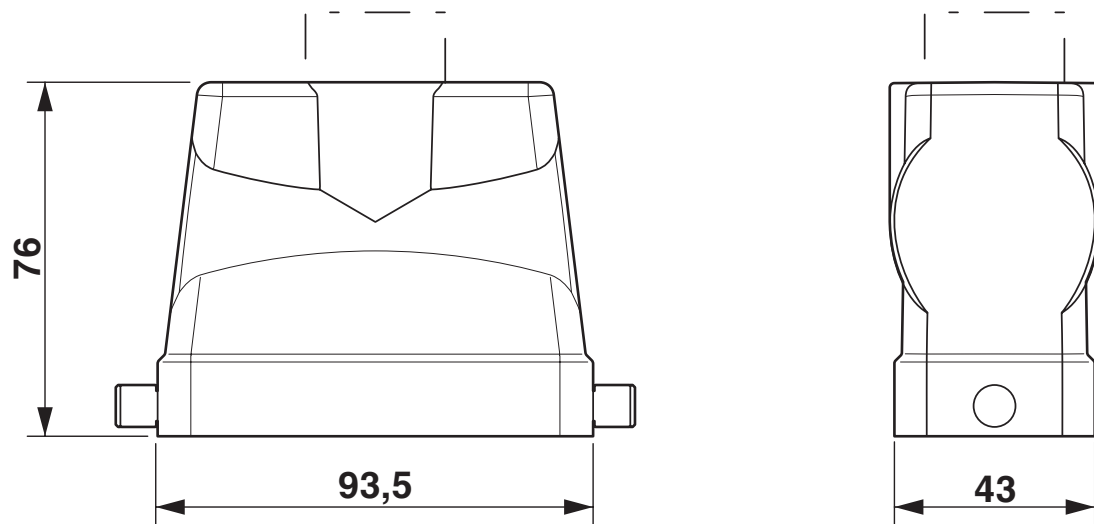

Sleeve housing B16, for single locking latch, material: Die-cast aluminum, cable outlets: 0, height: 76 mm, cable gland: none, Without thread opening for screw connection

Commercial data

Item number	1409781
Packing unit	1 pc
Minimum order quantity	5 pc
Product key	AF7AAC
GTIN	4046356734141
Weight per piece (including packing)	219.71 g
Weight per piece (excluding packing)	219.71 g
Country of origin	DE

Dimensions

Dimensional drawing	
Width	43 mm
Height	76 mm
Length	94 mm

Material specifications

Housing material	Die-cast aluminum
Housing surface material	Powder-coated, gray

Environmental and real-life conditions

Ambient conditions

Degree of protection	IP65
Ambient temperature (operation)	-40 °C ... 125 °C

HC-B 16-TFL-76/GESCH - Housing

1409781

<https://www.phoenixcontact.com/us/products/1409781>

Drawings

Dimensional drawing