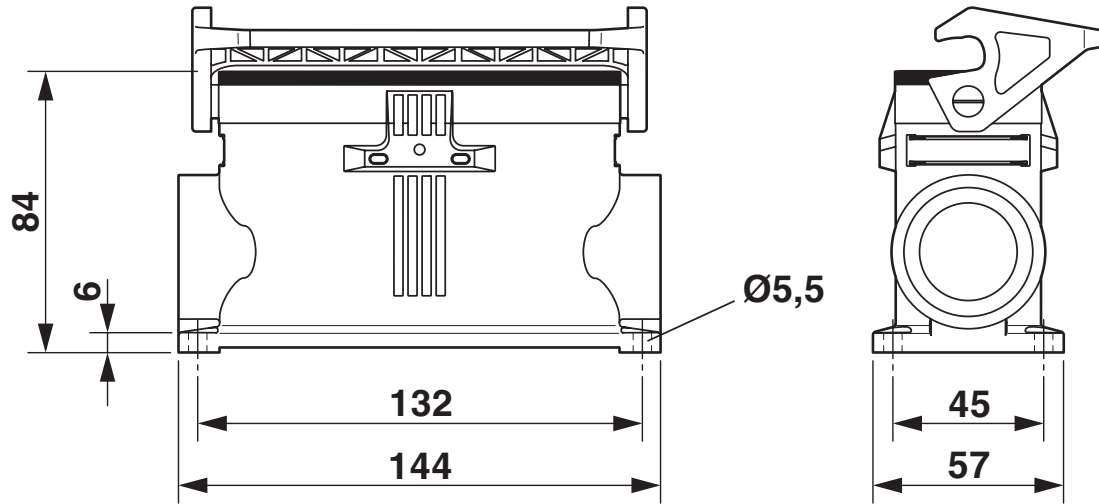

### Dimensions

Dimensional drawing	
Width	57 mm
Height	84 mm
Length	144 mm
Hole diameter	5.5 mm

## Drawings

Dimensional drawing

Dimensional drawing

1407663

<https://www.phoenixcontact.com/us/products/1407663>