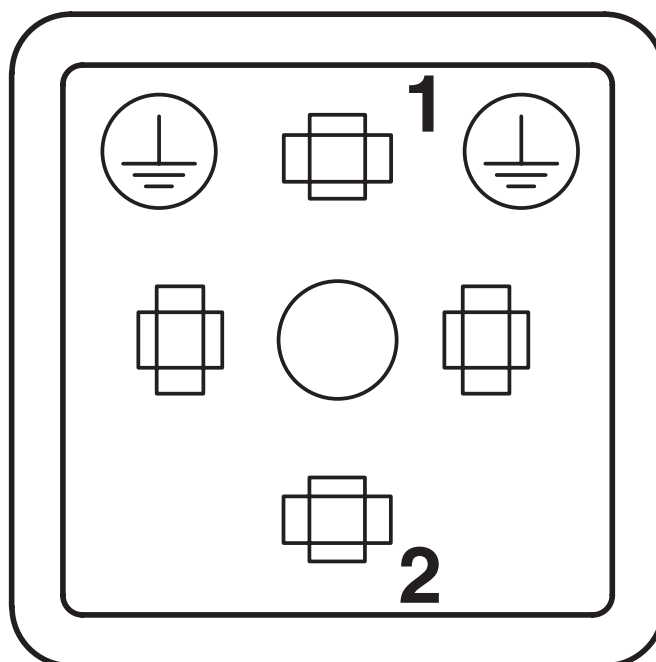

Schematic diagram

SAC-3P- 5,0-PUR/CI-1L-Z VL - Sensor/actuator cable

1400718

<https://www.phoenixcontact.com/us/products/1400718>

Classifications

ECLASS

ECLASS-13.0	27060312
ECLASS-15.0	27060312

1400718