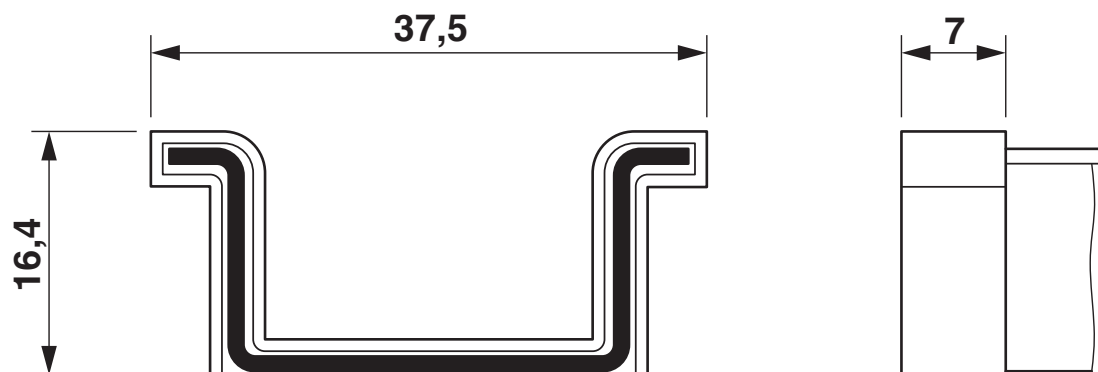

NS 35/15 CAP - End cap

1206573

<https://www.phoenixcontact.com/us/products/1206573>

Drawings

Dimensional drawing