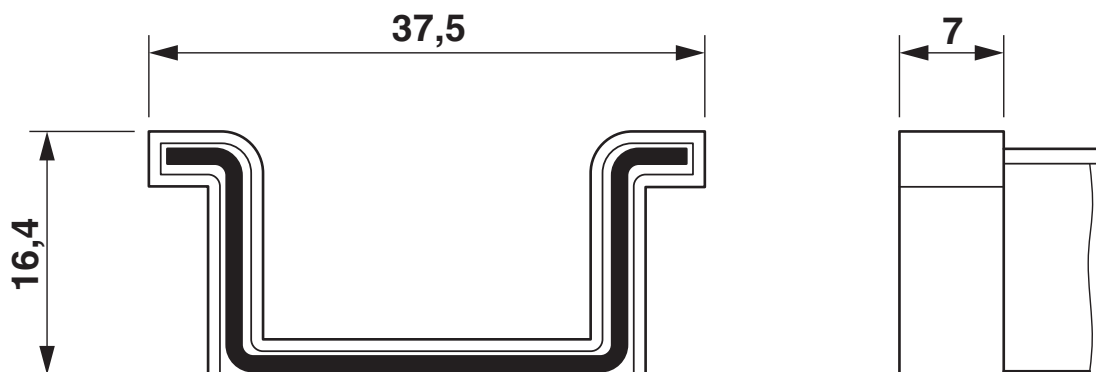

NS 35/15 CAP - End cap

1206573

<https://www.phoenixcontact.com/us/products/1206573>

Drawings

Dimensional drawing