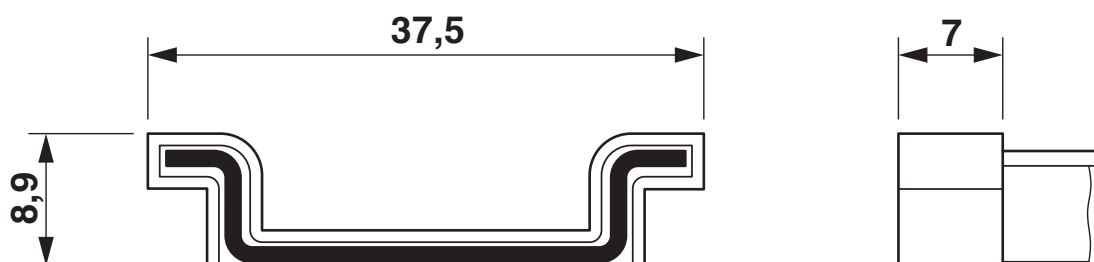

NS 35/ 7,5 CAP - End cap

1206560

<https://www.phoenixcontact.com/us/products/1206560>

Drawings

Dimensional drawing