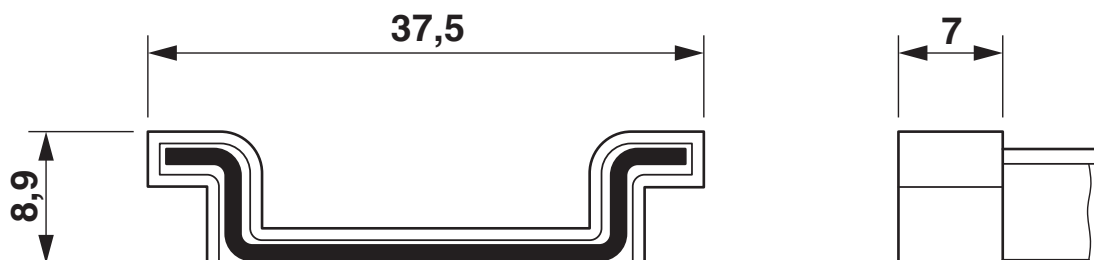

NS 35/ 7,5 CAP - End cap

1206560

<https://www.phoenixcontact.com/us/products/1206560>

Drawings

Dimensional drawing