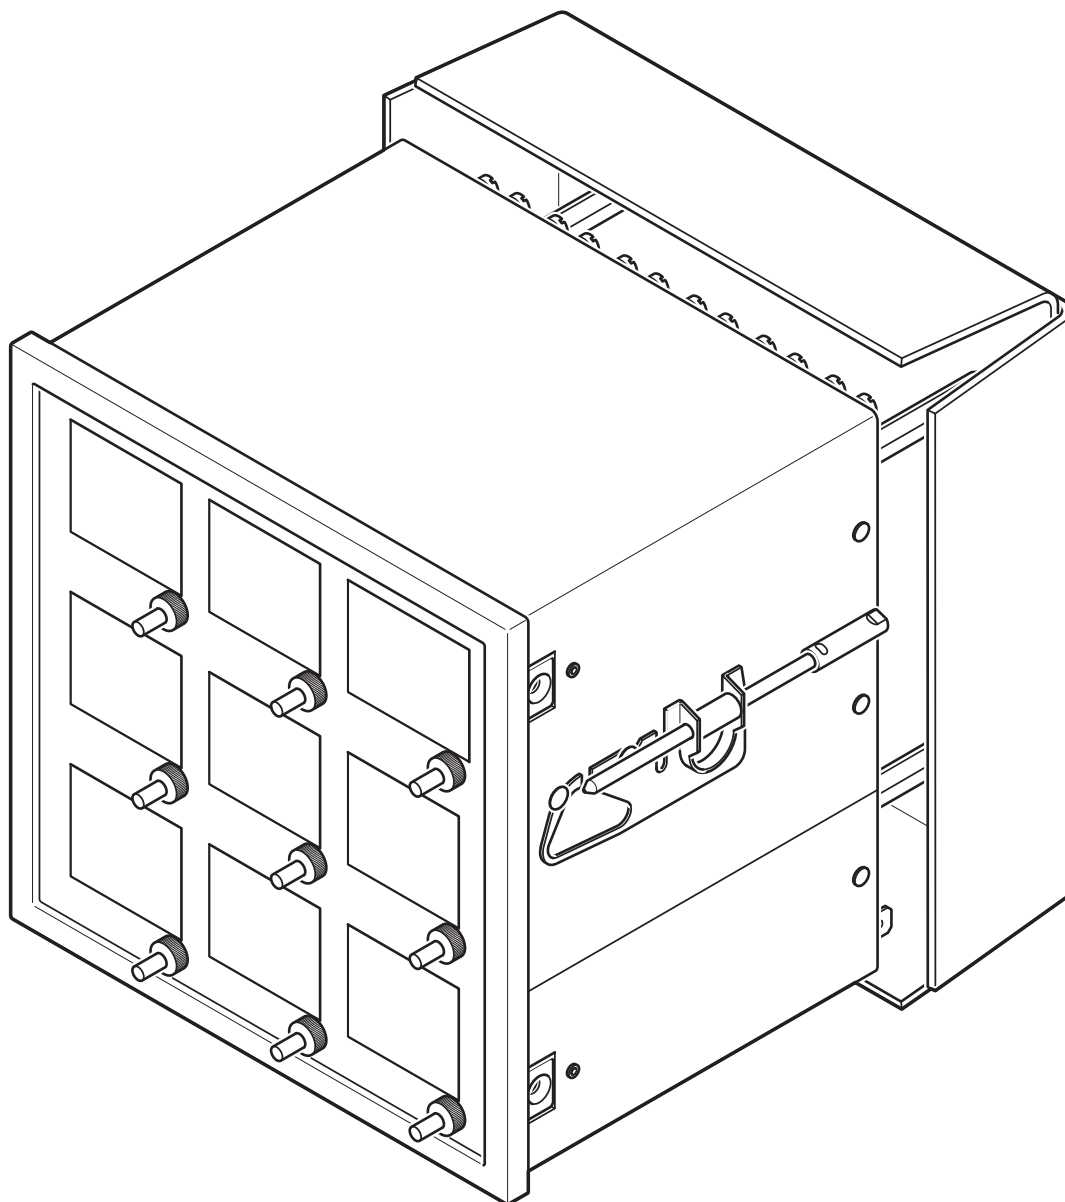

BANK HOUSING 144Q - Housing

1113854

<https://www.phoenixcontact.com/us/products/1113854>

Schematic diagram