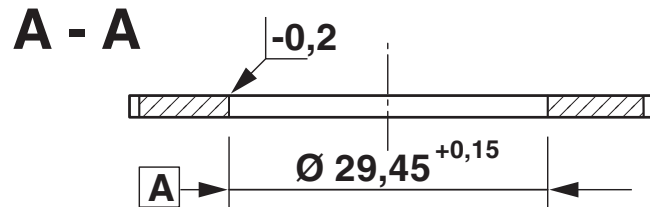

FLANGE-M23PRO-PW - Square mounting flange

1055768

<https://www.phoenixcontact.com/us/products/1055768>

Installation dimensions