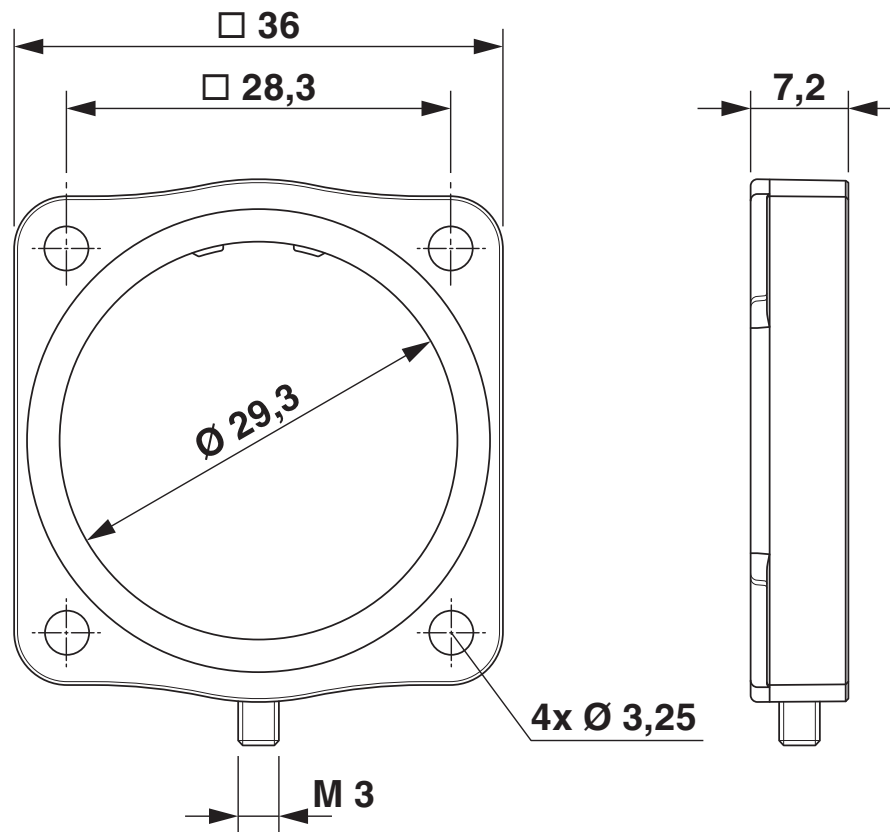

Square mounting flange, Axial seal

Commercial data

Item number	1055768
Packing unit	1 pc
Minimum order quantity	1 pc
Sales key	AB30
Product key	ABRGDA
GTIN	4063151782078
Weight per piece (including packing)	29.72 g
Weight per piece (excluding packing)	26.03 g
Customs tariff number	85389099
Country of origin	DE

FLANGE-M23PRO-PW - Square mounting flange

1055768

<https://www.phoenixcontact.com/us/products/1055768>

Technical data

Product properties

Product type	Mounting material
--------------	-------------------

Mounting

Mounting type	Screw mounting (4x M3)
---------------	------------------------

FLANGE-M23PRO-PW - Square mounting flange

1055768

<https://www.phoenixcontact.com/us/products/1055768>

Drawings

Dimensional drawing

Dimensional drawing

FLANGE-M23PRO-PW - Square mounting flange

1055768

<https://www.phoenixcontact.com/us/products/1055768>

Dimensional drawing

Installation dimensions

FLANGE-M23PRO-PW - Square mounting flange