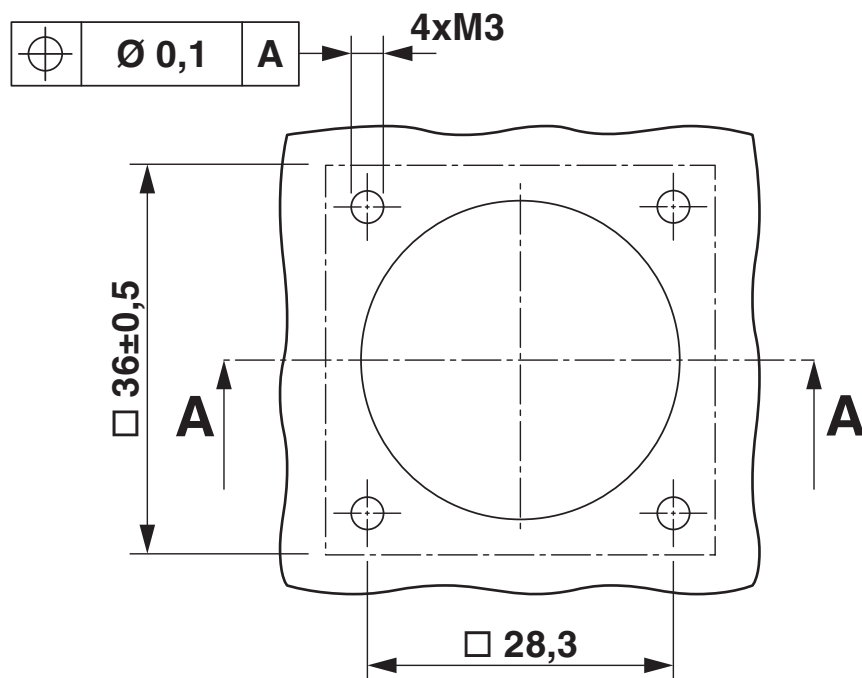

FLANGE-M23PRO-PW - Square mounting flange

1055768

<https://www.phoenixcontact.com/us/products/1055768>

Installation dimensions