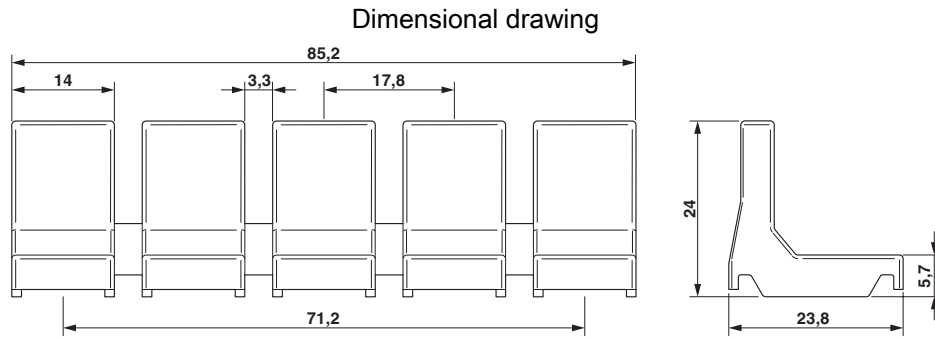

TMC 7 B BUS CAP - Protective cover

1022224

<https://www.phoenixcontact.com/us/products/1022224>

Drawings