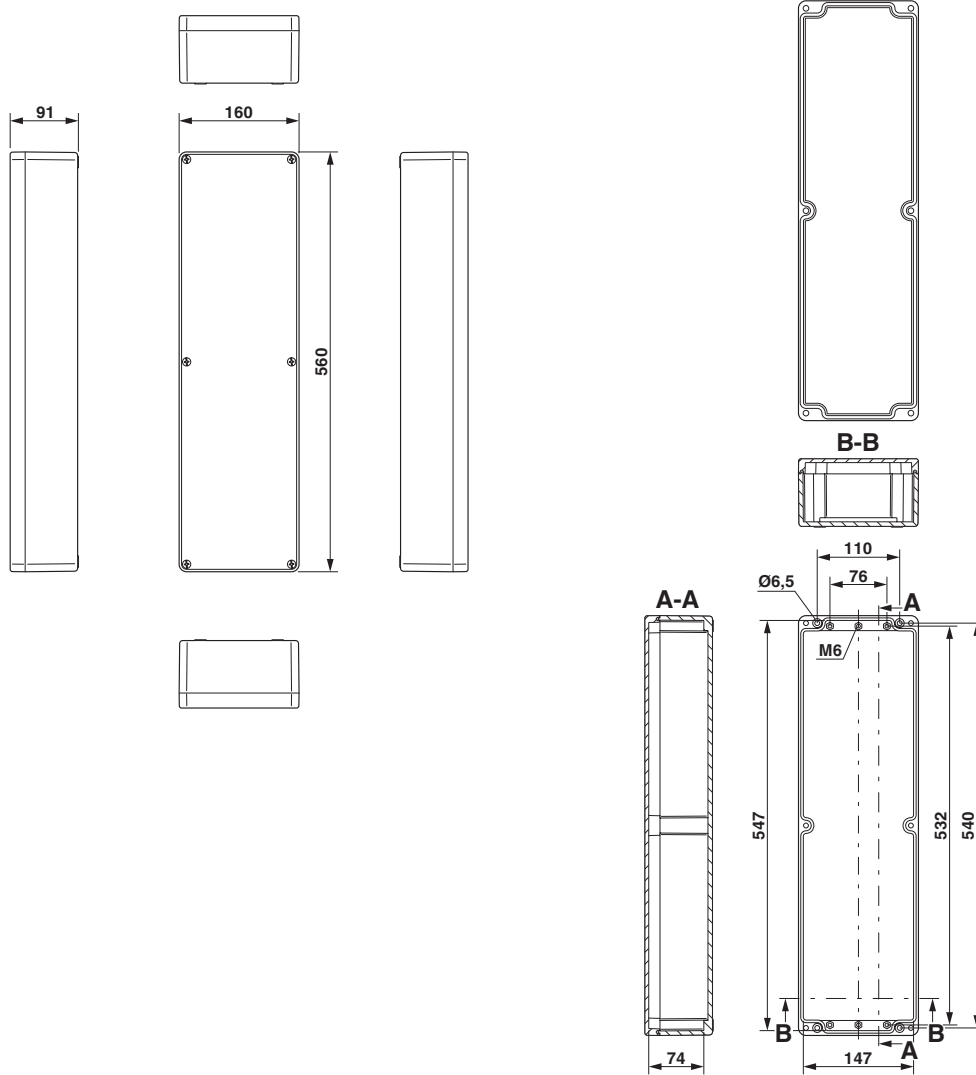

### Dimensions

Dimensional drawing	
Width	160 mm
Height	560 mm
Depth	91 mm
Clearance width, maximum DIN rail length	543 mm
max. assembly length	522 mm

## Drawings

### Dimensional drawing