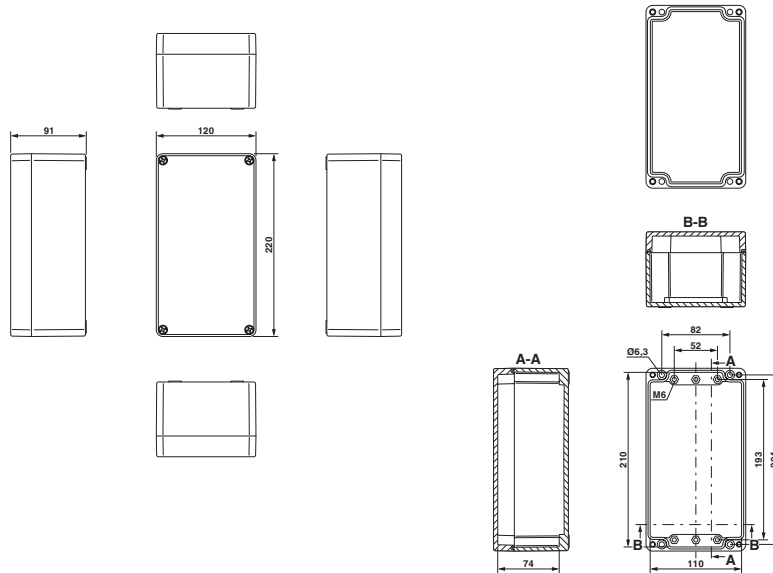

Insulation characteristics

Protection class	II
------------------	----

Dimensions

Dimensional drawing	
Width	120 mm
Height	220 mm
Depth	91 mm
Clearance width, maximum DIN rail length	205 mm
max. assembly length	183 mm

Assembly note	Integrated blind hole
	External fixing clips available as an option
Direct DIN rail mounting	yes
Useable DIN rail type	NS 35

E PE A 120X220X91 - Empty enclosure

0899349

<https://www.phoenixcontact.com/us/products/0899349>

Drawings

Dimensional drawing

Schematic diagram

E PE A 120X220X91 - Empty enclosure

0899349

<https://www.phoenixcontact.com/us/products/0899349>

Classifications

ECLASS