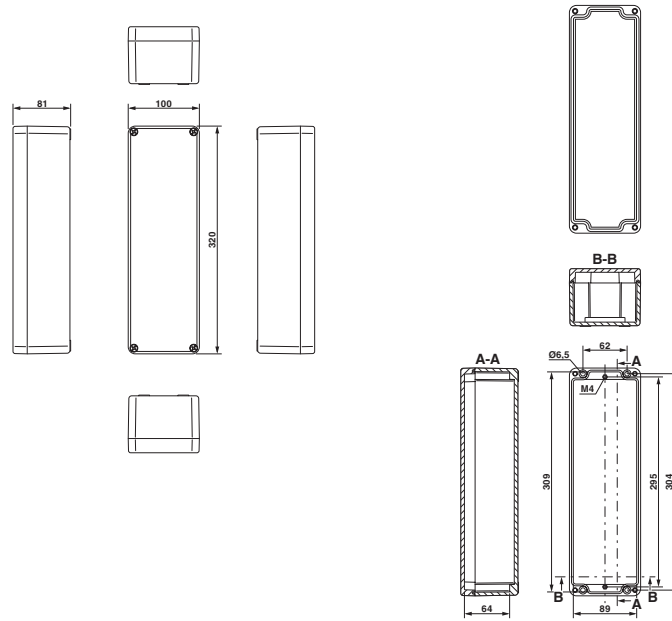

### Dimensions

Dimensional drawing	
Width	100 mm
Height	320 mm
Depth	81 mm
Clearance width, maximum DIN rail length	304 mm
max. assembly length	285 mm

## Drawings

Dimensional drawing

Schematic diagram