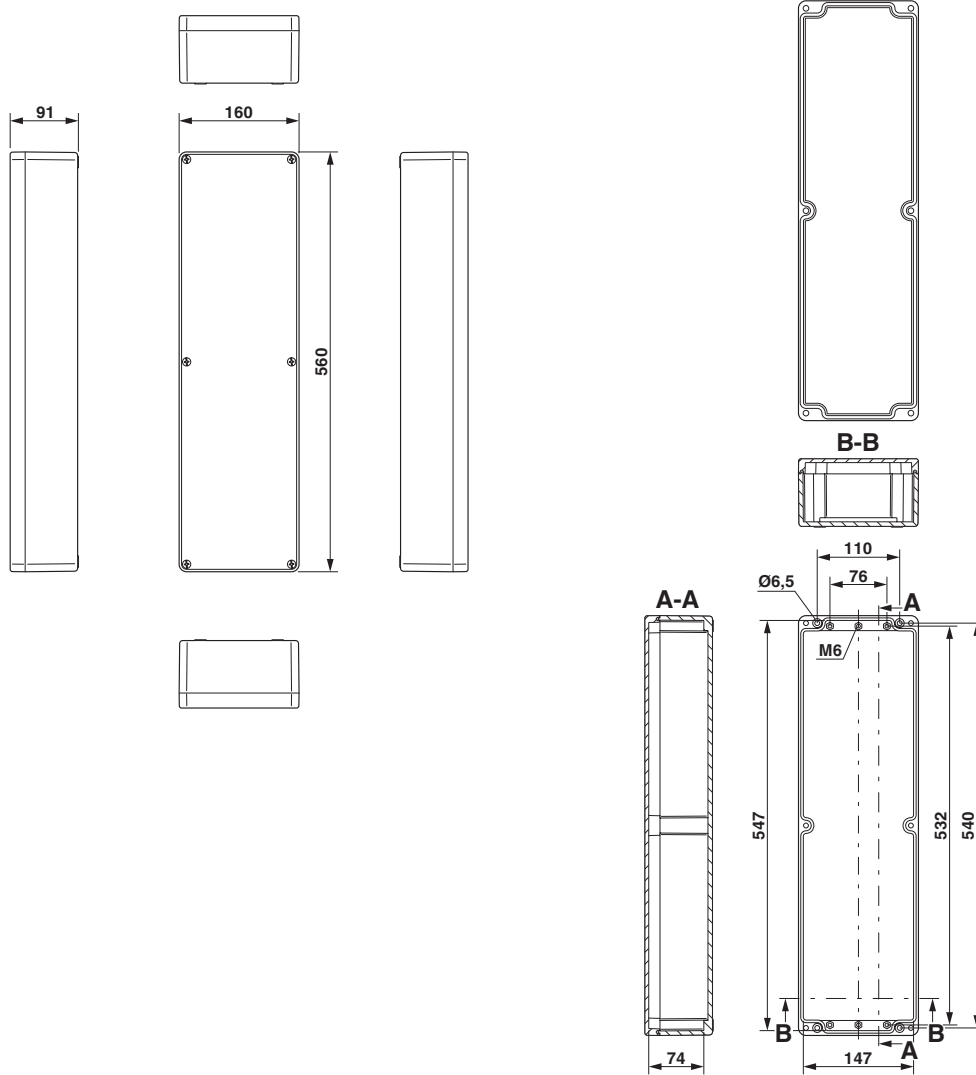

Empty enclosure, material: Glass-fiber-reinforced polyester with added graphite, black, 160 mm x 560 mm x 91 mm, type of locking: Screw-on cover

The figure shows a similar product

Commercial data

Item number	0899315
Packing unit	1 pc
Minimum order quantity	1 pc
Note	Made to order (non-returnable)
Sales key	BH91
Product key	BH9142
GTIN	4055626275840
Weight per piece (including packing)	99.99 g
Weight per piece (excluding packing)	99.99 g
Customs tariff number	85389099
Country of origin	IN

Protection class	II
------------------	----

Dimensions

Dimensional drawing	
Width	160 mm
Height	560 mm
Depth	91 mm
Clearance width, maximum DIN rail length	543 mm
max. assembly length	522 mm

Material specifications

E PX A 160X560X91 - Empty enclosure

0899315

<https://www.phoenixcontact.com/us/products/0899315>

Drawings

Dimensional drawing

E PX A 160X560X91 - Empty enclosure

0899315

<https://www.phoenixcontact.com/us/products/0899315>

Schematic diagram

E PX A 160X560X91 - Empty enclosure

0899315

<https://www.phoenixcontact.com/us/products/0899315>

Classifications

ECLASS

ECLASS-13.0	27180101
ECLASS-15.0	27180101

ETIM