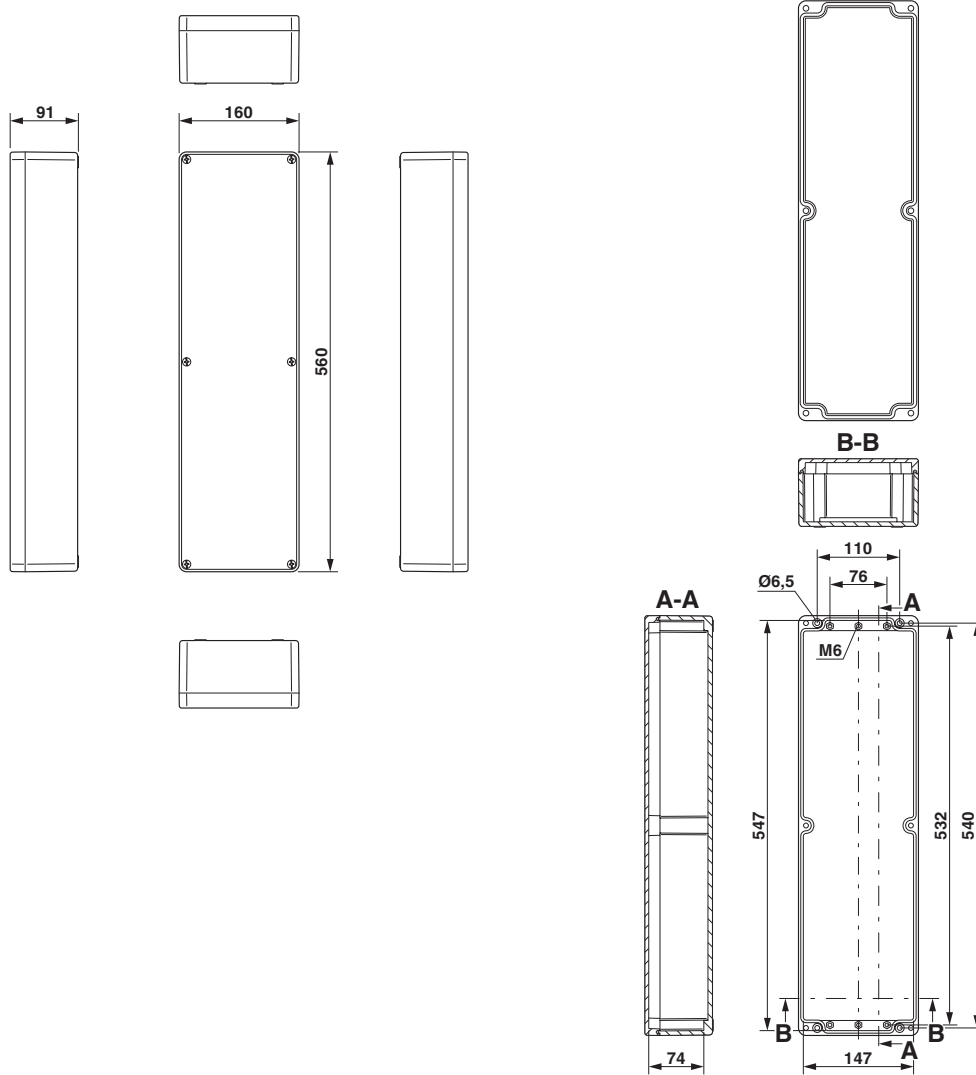

Empty enclosure, material: Glass-fiber-reinforced polyester with added graphite, black, 160 mm x 560 mm x 91 mm, type of locking: Screw-on cover

The figure shows a similar product

Commercial data

Item number	0899315
Packing unit	1 pc
Minimum order quantity	1 pc
Note	Made to order (non-returnable)
Sales key	BH91
Product key	BH9142
GTIN	4055626275840
Weight per piece (including packing)	99.99 g
Weight per piece (excluding packing)	99.99 g
Customs tariff number	85389099
Country of origin	IN

Protection class	II
------------------	----

Dimensions

Dimensional drawing	
Width	160 mm
Height	560 mm
Depth	91 mm
Clearance width, maximum DIN rail length	543 mm
max. assembly length	522 mm

Material specifications

Mounting

Assembly note	External fixing clips available as an option
---------------	--

E PX A 160X560X91 - Empty enclosure

0899315

<https://www.phoenixcontact.com/us/products/0899315>

	Integrated blind hole
Direct DIN rail mounting	yes
Useable DIN rail type	NS 35

E PX A 160X560X91 - Empty enclosure

0899315

<https://www.phoenixcontact.com/us/products/0899315>

Drawings

Dimensional drawing

E PX A 160X560X91 - Empty enclosure

0899315

<https://www.phoenixcontact.com/us/products/0899315>