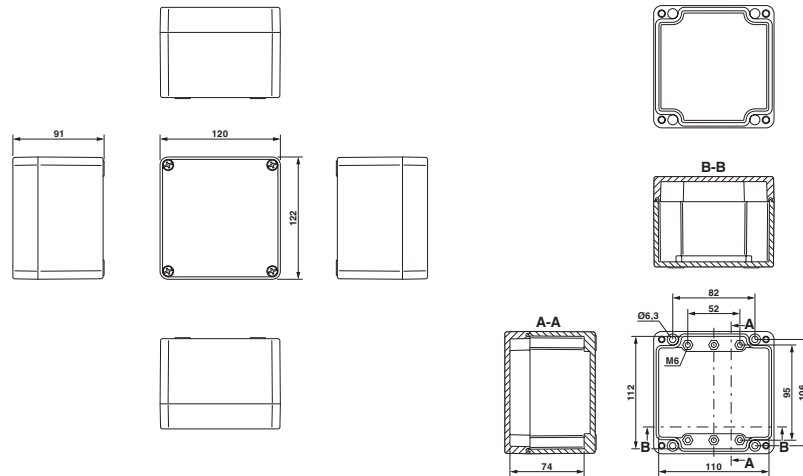

E PX A 120X122X91 - Empty enclosure

0899310

<https://www.phoenixcontact.com/us/products/0899310>

	Integrated blind hole
Direct DIN rail mounting	yes
Useable DIN rail type	NS 35

E PX A 120X122X91 - Empty enclosure

0899310

<https://www.phoenixcontact.com/us/products/0899310>

Drawings

Dimensional drawing

Schematic diagram

E PX A 120X122X91 - Empty enclosure

0899310

<https://www.phoenixcontact.com/us/products/0899310>