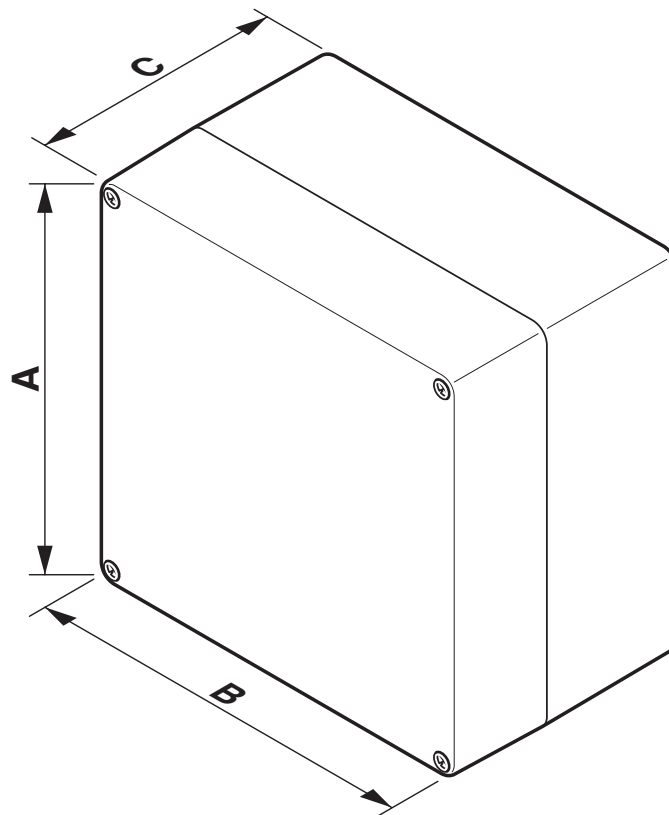

0899310

<https://www.phoenixcontact.com/us/products/0899310>

Drawings

Dimensional drawing

Schematic diagram

E PX A 120X122X91 - Empty enclosure

0899310

<https://www.phoenixcontact.com/us/products/0899310>