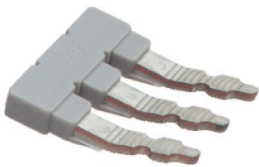

EB 3- 8 - Insertion bridge

0202141

<https://www.phoenixcontact.com/us/products/0202141>

Please be informed that the data shown in this PDF document is generated from our online catalog. Please find the complete data in the user documentation. Our general terms of use for downloads are valid.

Insertion bridge, pitch: 8 mm, number of positions: 3, color: gray

Commercial data

Item number	0202141
Packing unit	100 pc
Minimum order quantity	100 pc
Sales key	BE19
Product key	BE1Z2X
GTIN	4017918098605
Weight per piece (including packing)	3.36 g
Weight per piece (excluding packing)	3.279 g
Customs tariff number	85366990
Country of origin	CN

EB 3- 8 - Insertion bridge

0202141

<https://www.phoenixcontact.com/us/products/0202141>

Technical data

Product properties

Product type	Insertion bridge
Number of positions	3
Pitch	8 mm

Dimensions

Pitch	8 mm
-------	------

Material specifications

Color	gray (RAL 7042)
Material	Copper
Insulating material	PA

Mounting

Mounting type	Screw mounting
---------------	----------------

EB 3- 8 - Insertion bridge

0202141

<https://www.phoenixcontact.com/us/products/0202141>