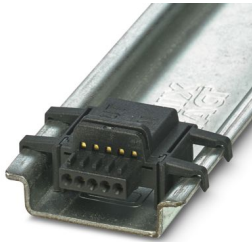

PT-IQ-17,5-TBUS-5-2.0 - DIN rail bus connector

2906878

<https://www.phoenixcontact.com/us/products/2906878>

Please be informed that the data shown in this PDF document is generated from our online catalog. Please find the complete data in the user documentation. Our general terms of use for downloads are valid.

DIN rail bus connector for PT-IQ system for establishing remote signaling and the power supply when a surge protection module is snapped on.

Commercial data

Item number	2906878
Packing unit	10 pc
Minimum order quantity	10 pc
Sales key	CL22
Product key	CL215Z
GTIN	4055626131702
Weight per piece (including packing)	3.83 g
Weight per piece (excluding packing)	3.8 g
Customs tariff number	85366990
Country of origin	DE

PT-IQ-17,5-TBUS-5-2.0 - DIN rail bus connector

2906878

<https://www.phoenixcontact.com/us/products/2906878>

Technical data

Product properties

Product type	DIN rail bus connector
Type	Connector

Material specifications

Color	black (RAL 9005)
-------	------------------

Mounting

Mounting type	DIN rail: 35 mm
---------------	-----------------

Environmental and real-life conditions

Ambient conditions

Altitude	≤ 4000 m (amsl)
----------	-----------------