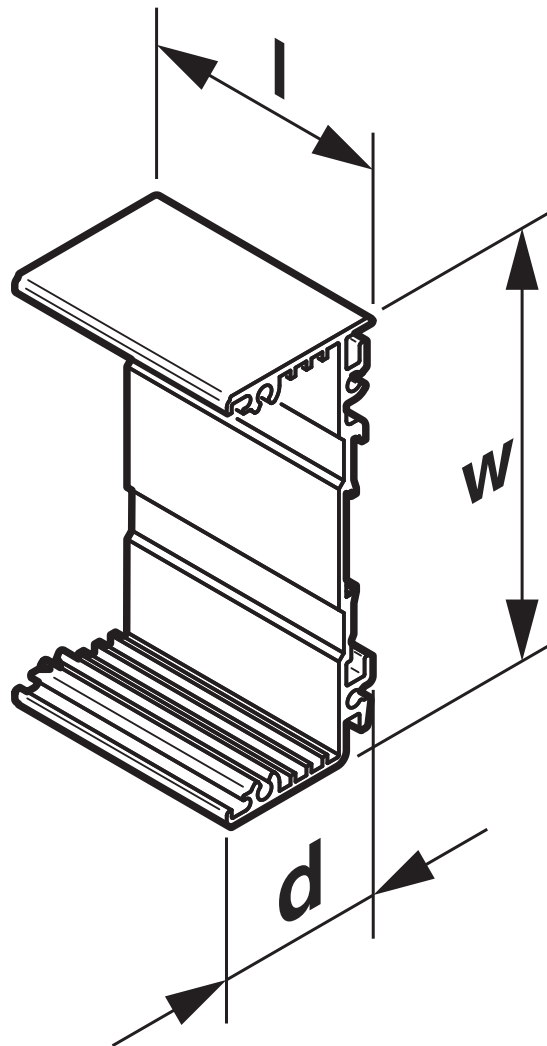

Press-drawn section housings, Basic profile, open, profile width (internal): 41.85 mm, profile width (external): 44.8 mm, length: 2350 mm, height: 44.8 mm, depth: 18.95 mm

Your advantages

- Easy installation
- Flexible size and shape
- Inexpensive as a result of reducing the number of separate housing parts

Dimensions

Dimensional drawing	
Height	44.8 mm
Depth	18.95 mm
Length	235 cm

External dimensions

Profile width (external)	44.8 mm
--------------------------	---------

Internal dimensions

Profile width (internal)	41.85 mm
--------------------------	----------

PCB data

Number of PCB holders	2
-----------------------	---

UM 45-PROFIL 235CM - Profile

2735441

<https://www.phoenixcontact.com/us/products/2735441>

Drawings

Dimensional drawing

UM 45-PROFIL 235CM - Profile