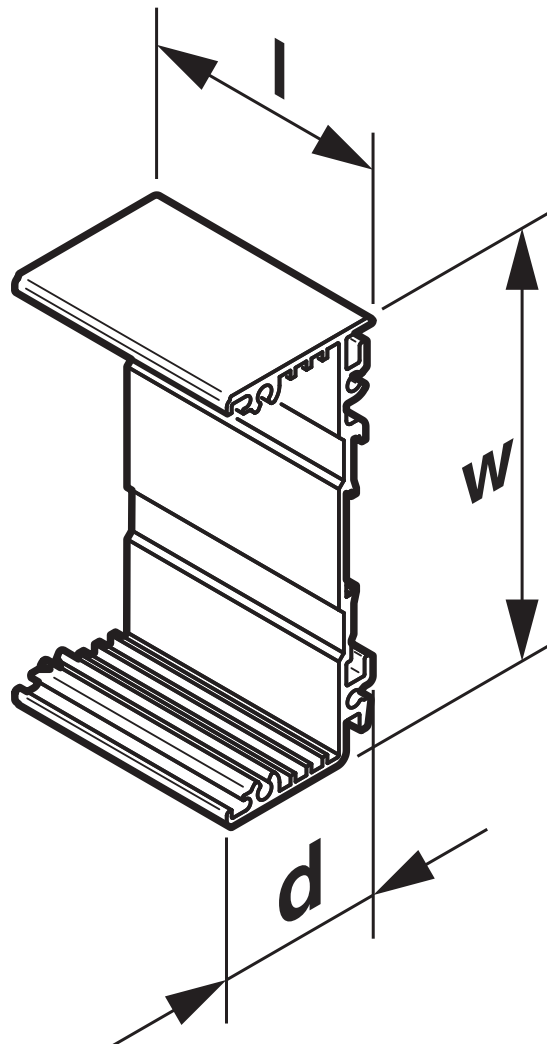

Press-drawn section housings, Basic profile, open, profile width (internal): 41.85 mm, profile width (external): 44.8 mm, length: 2350 mm, height: 44.8 mm, depth: 18.95 mm

Your advantages

- Easy installation
- Flexible size and shape
- Inexpensive as a result of reducing the number of separate housing parts

Dimensions

Dimensional drawing	
Height	44.8 mm
Depth	18.95 mm
Length	235 cm

External dimensions

Profile width (external)	44.8 mm
--------------------------	---------

Internal dimensions

Profile width (internal)	41.85 mm
--------------------------	----------

PCB data

Number of PCB holders	2
-----------------------	---

UM 45-PROFIL 235CM - Profile

2735441

<https://www.phoenixcontact.com/us/products/2735441>

Drawings

Dimensional drawing

UM 45-PROFIL 235CM - Profile