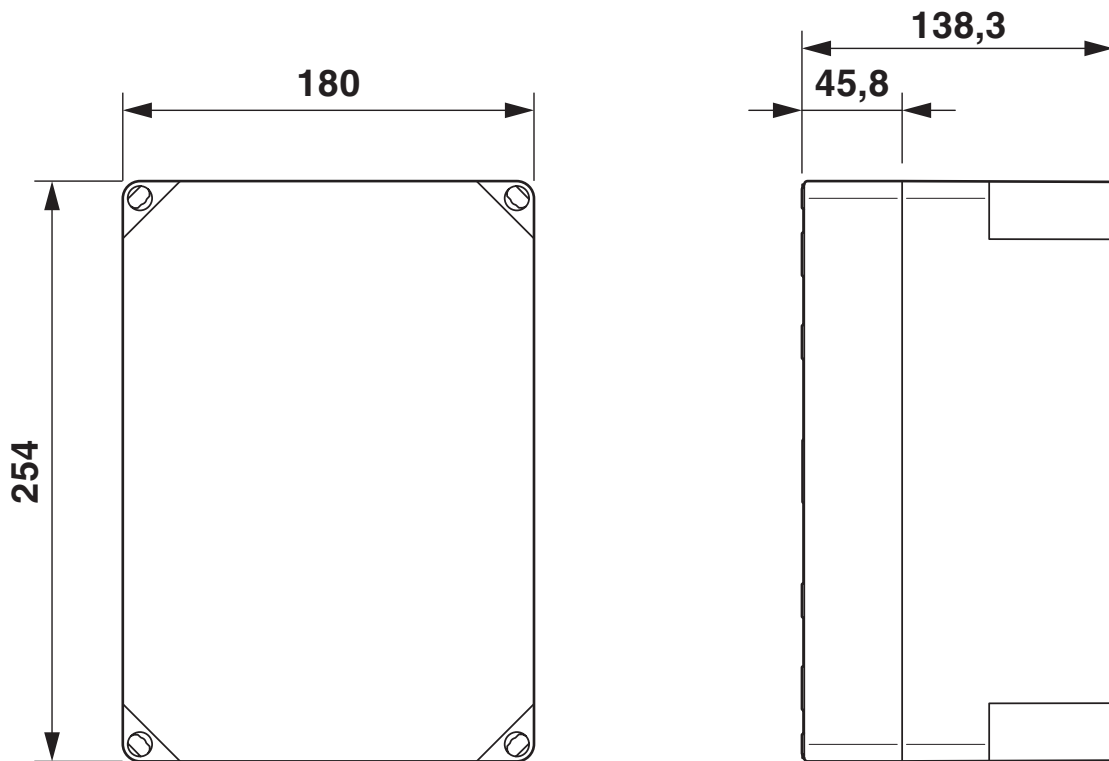

Product properties

Product type	Control box
--------------	-------------

Dimensions

Dimensional drawing	
Width	174 mm
Height	254 mm
Depth	137 mm

Material specifications

Housing material	PC
------------------	----

Dimensional drawing

FL RUGGED BOX - Control box

2701204

<https://www.phoenixcontact.com/us/products/2701204>

Classifications

ECLASS

ECLASS-15.0	27180590
ECLASS-13.0	27180590

ETIM