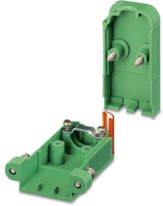

KGG-PC 4/ 5-F - Cable housing

1837340

<https://www.phoenixcontact.com/us/products/1837340>

Please be informed that the data shown in this PDF document is generated from our online catalog. Please find the complete data in the user documentation. Our general terms of use for downloads are valid.

Cable housing, product range: KGG-PC 4/..-F

Commercial data

Item number	1837340
Packing unit	10 pc
Minimum order quantity	10 pc
Sales key	AA08
Product key	AAHZDG
GTIN	4017918111359
Weight per piece (including packing)	21.39 g
Weight per piece (excluding packing)	19.7 g
Customs tariff number	39269097
Country of origin	PL

KGG-PC 4/ 5-F - Cable housing

1837340

<https://www.phoenixcontact.com/us/products/1837340>

Technical data

Product properties

Product type	Cable housing
Product family	KGG-PC 4/..-F
Number of positions	5
Pitch	0 mm