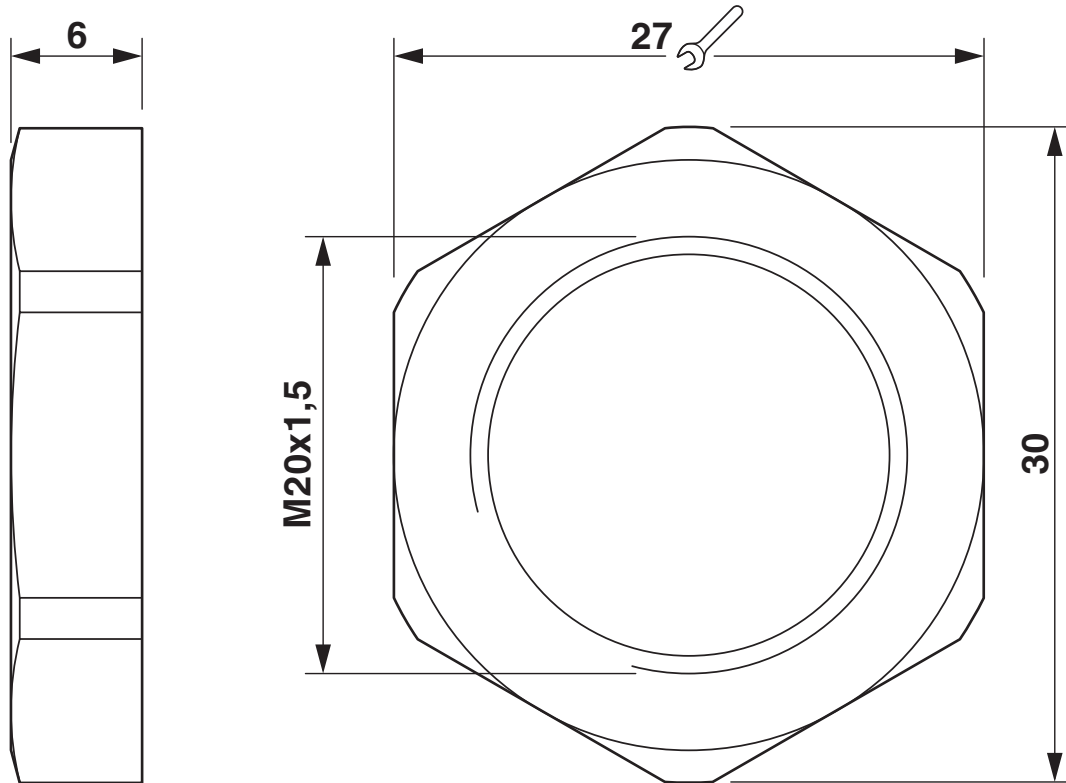

Nut (plastic) to lock the contact carrier from the inside of the device

Commercial data

Item number	1640702
Packing unit	25 pc
Minimum order quantity	25 pc
Sales key	BF50
Product key	AF6ZWX
GTIN	4017918176815
Weight per piece (including packing)	2.285 g
Weight per piece (excluding packing)	2.2 g
Customs tariff number	39269097
Country of origin	DE

Q-MU M20 - Nut

1640702

<https://www.phoenixcontact.com/us/products/1640702>

Technical data

Product properties

Product type	Mounting material
--------------	-------------------

Material specifications

Color	green (RAL 6021)
Material Housing	Plastic

Mounting

Mounting type	M20
---------------	-----

Q-MU M20 - Nut

1640702

<https://www.phoenixcontact.com/us/products/1640702>

Drawings

Dimensional drawing

Q-MU M20 - Nut