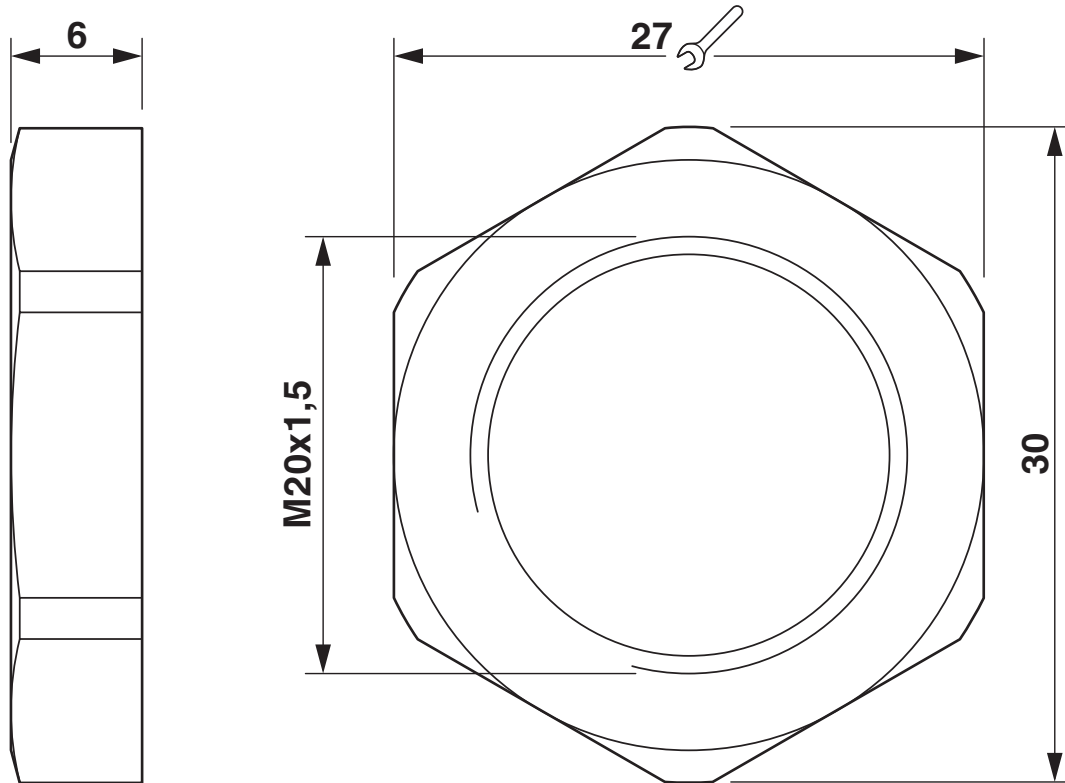

Nut (plastic) to lock the contact carrier from the inside of the device

Commercial data

Item number	1640702
Packing unit	25 pc
Minimum order quantity	25 pc
Sales key	BF50
Product key	AF6ZWX
GTIN	4017918176815
Weight per piece (including packing)	2.285 g
Weight per piece (excluding packing)	2.2 g
Customs tariff number	39269097
Country of origin	DE

Q-MU M20 - Nut

1640702

<https://www.phoenixcontact.com/us/products/1640702>

Technical data

Product properties

Product type	Mounting material
--------------	-------------------

Material specifications

Color	green (RAL 6021)
Material Housing	Plastic

Mounting

Mounting type	M20
---------------	-----

Q-MU M20 - Nut

1640702

<https://www.phoenixcontact.com/us/products/1640702>

Drawings

Dimensional drawing

Q-MU M20 - Nut