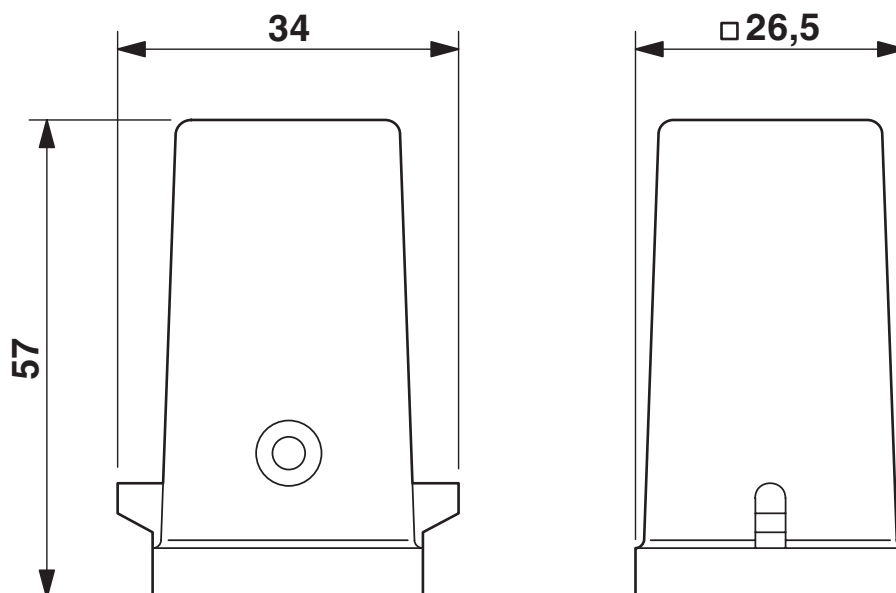

HC-D 7-TFL-57/O1M20G/PA - Housing

1604889

<https://www.phoenixcontact.com/us/products/1604889>

Drawings

Dimensional drawing