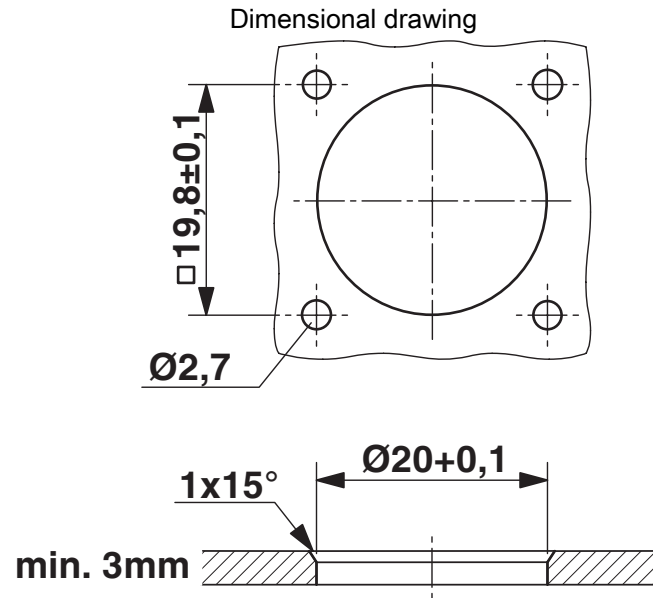

RC-0000000WQ00 - Housing for circular connector

1593021

<https://www.phoenixcontact.com/us/products/1593021>

Drawings

Installation dimensions