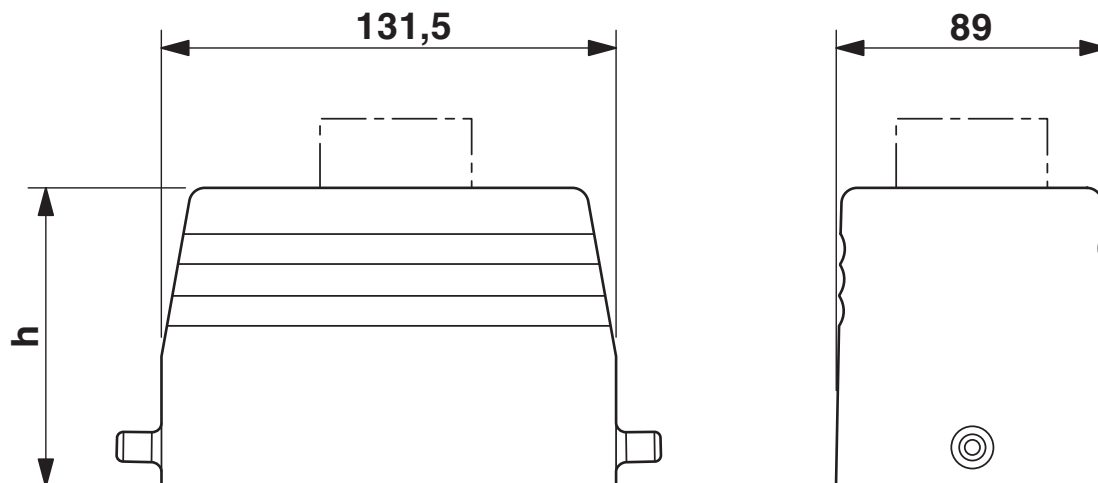

HC-B 48-TFL-96/O1STM50S - Housing

1460351

<https://www.phoenixcontact.com/us/products/1460351>

Drawings

Dimensional drawing

Dimensional drawing