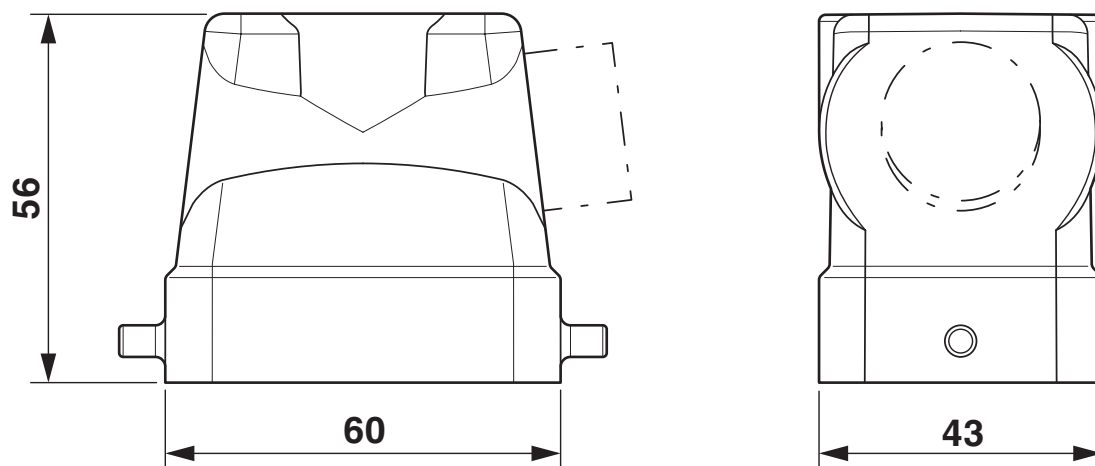

HC-B 6-TFL-N-O1M20S - Housing

1460227

<https://www.phoenixcontact.com/us/products/1460227>

Drawings

Dimensional drawing

Dimensional drawing