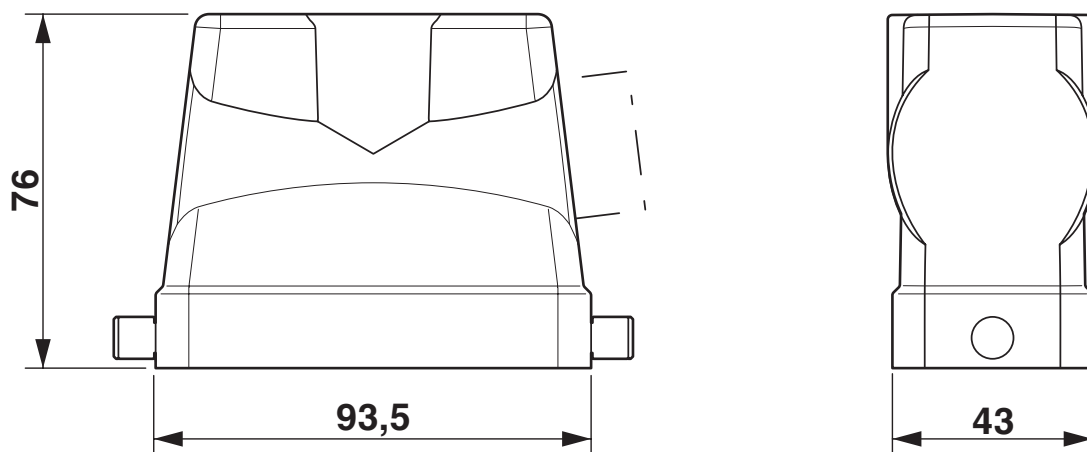

Dimensions

Dimensional drawing	
Width	43 mm
Height	76 mm
Length	94 mm

Material specifications

Housing material	Die-cast aluminum
Housing surface material	Powder-coated, gray

Mechanical properties

Mechanical data

Type of the screw connection	1x M25
------------------------------	--------

Environmental and real-life conditions

Ambient conditions

Degree of protection	IP65
Ambient temperature (operation)	-40 °C ... 125 °C

HC-B 16-TFL-H-O1STM25S - Housing

1460123

<https://www.phoenixcontact.com/us/products/1460123>

Drawings

Dimensional drawing

Dimensional drawing

HC-B 16-TFL-H-O1STM25S - Housing

1460123