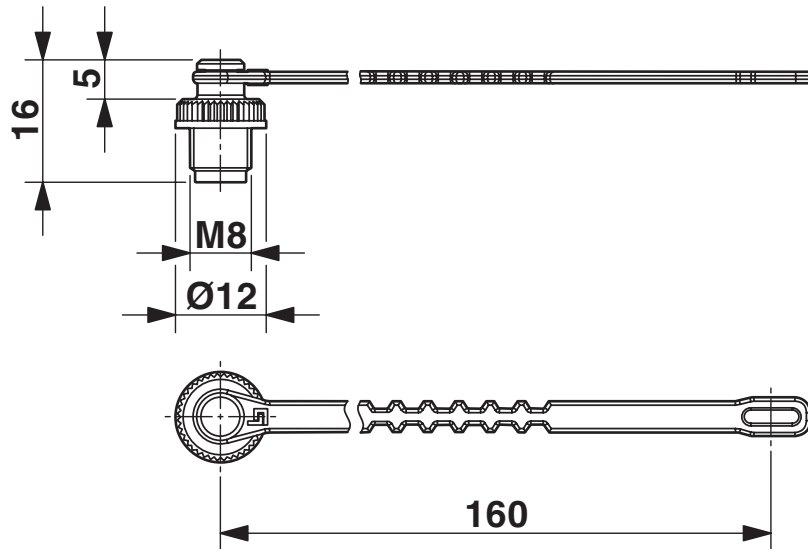

PROT-M 8 MS-PA-CHAIN - Screw plug

1430860

<https://www.phoenixcontact.com/us/products/1430860>

Technical data

Product properties

Product type	Plug for cable screw gland
Thread type	M8

Dimensions

Dimensional drawing	
Diameter	12 mm

Material specifications

Material	PUR (Holding band)
Seal material	NBR
Material for screw connection	PA 6.6

Environmental and real-life conditions

Ambient conditions

Degree of protection	IP65
	IP67
Ambient temperature (operation) (male connector/female connector)	-25 °C ... 85 °C

PROT-M 8 MS-PA-CHAIN - Screw plug

1430860

<https://www.phoenixcontact.com/us/products/1430860>

Drawings

Dimensional drawing

Dimensional drawing

PROT-M 8 MS-PA-CHAIN - Screw plug

1430860