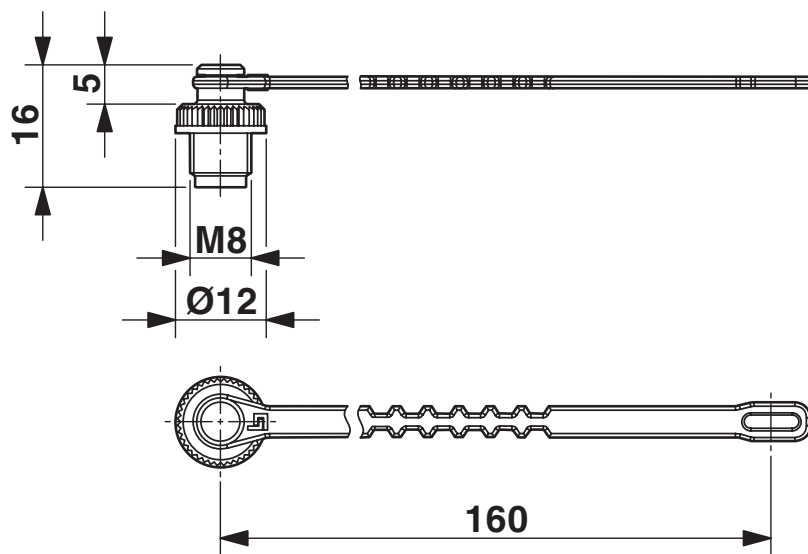

PROT-M 8 MS-PA-CHAIN - Screw plug

1430860

<https://www.phoenixcontact.com/us/products/1430860>

Technical data

Product properties

Product type	Plug for cable screw gland
Thread type	M8

Dimensions

Dimensional drawing	
Diameter	12 mm

Material specifications

Material	PUR (Holding band)
Seal material	NBR
Material for screw connection	PA 6.6

Environmental and real-life conditions

Ambient conditions

Degree of protection	IP65
	IP67
Ambient temperature (operation) (male connector/female connector)	-25 °C ... 85 °C

PROT-M 8 MS-PA-CHAIN - Screw plug

1430860

<https://www.phoenixcontact.com/us/products/1430860>

Drawings

Dimensional drawing

Dimensional drawing

PROT-M 8 MS-PA-CHAIN - Screw plug

1430860