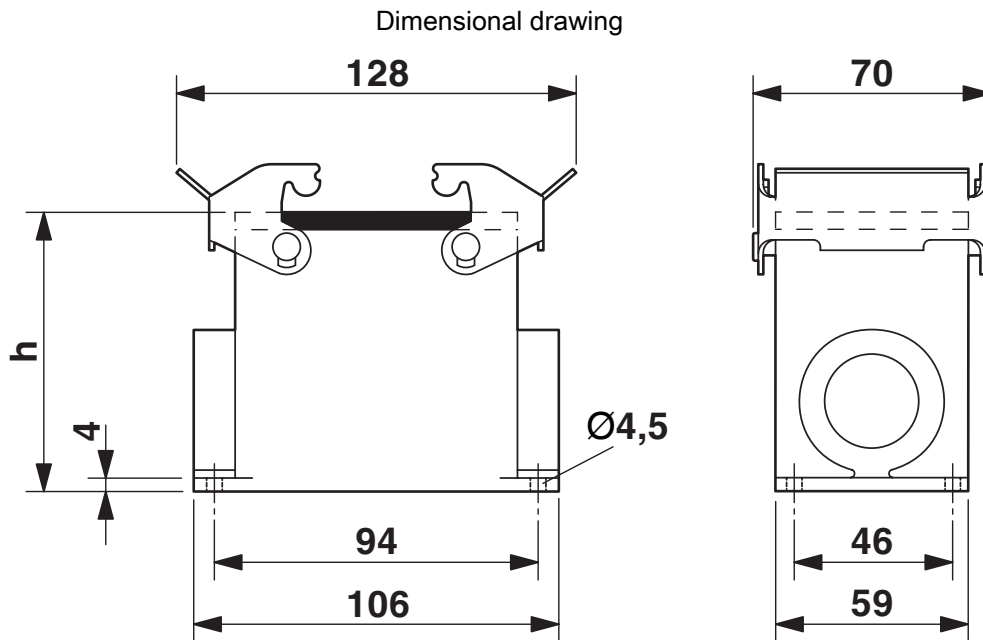

Surface mounting housing D50, with double locking latch, material: Die-cast aluminum, cable outlets: 2, lateral, 2x Pg21, height: 81 mm, cable gland: none, Standard

### Dimensions

Dimensional drawing	
Width	59 mm
Height	81 mm
Length	106 mm

## Drawings