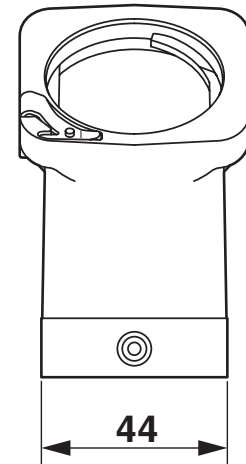

### Dimensions

Dimensional drawing	
Width	44 mm
Height	88 mm
Length	120 mm

## Drawings

Dimensional drawing

Dimensional drawing

1411473

<https://www.phoenixcontact.com/us/products/1411473>