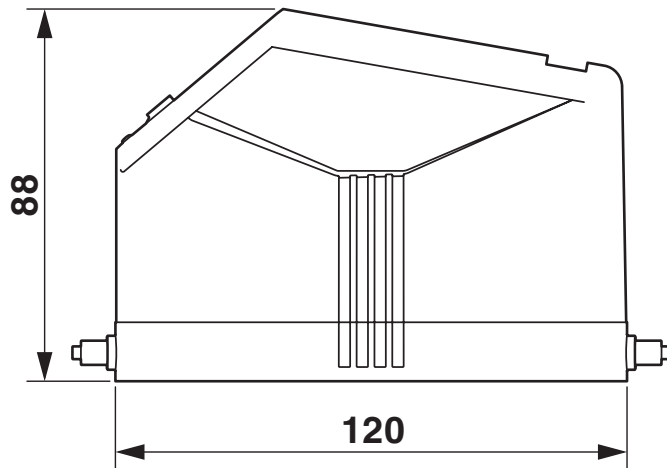

### Dimensions

Dimensional drawing	
Width	44 mm
Height	88 mm
Length	120 mm

## Drawings

Dimensional drawing

Dimensional drawing

1411473

<https://www.phoenixcontact.com/us/products/1411473>