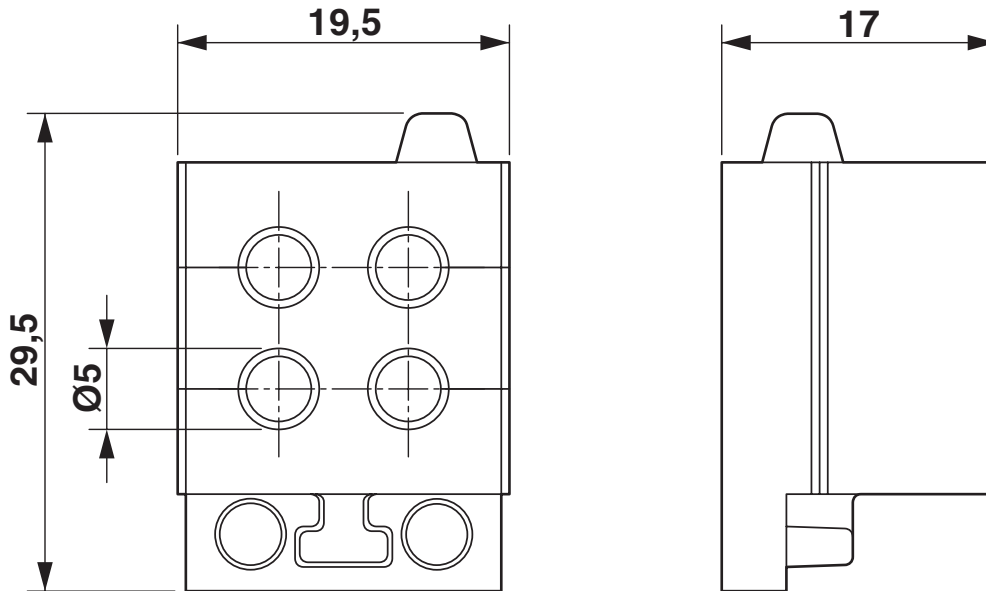

CES-STPG-GY-4X5 - Cable sleeve

1410136

<https://www.phoenixcontact.com/us/products/1410136>

Technical data

Product properties

Product type	Cable sleeve
No. of conductors	4

Dimensions

Dimensional drawing	
Width	19.5 mm
Height	17 mm
Length	29.5 mm

CES-STPG-GY-4X5 - Cable sleeve

1410136

<https://www.phoenixcontact.com/us/products/1410136>

Drawings

Dimensional drawing

Dimensional drawing

CES-STPG-GY-4X5 - Cable sleeve

1410136