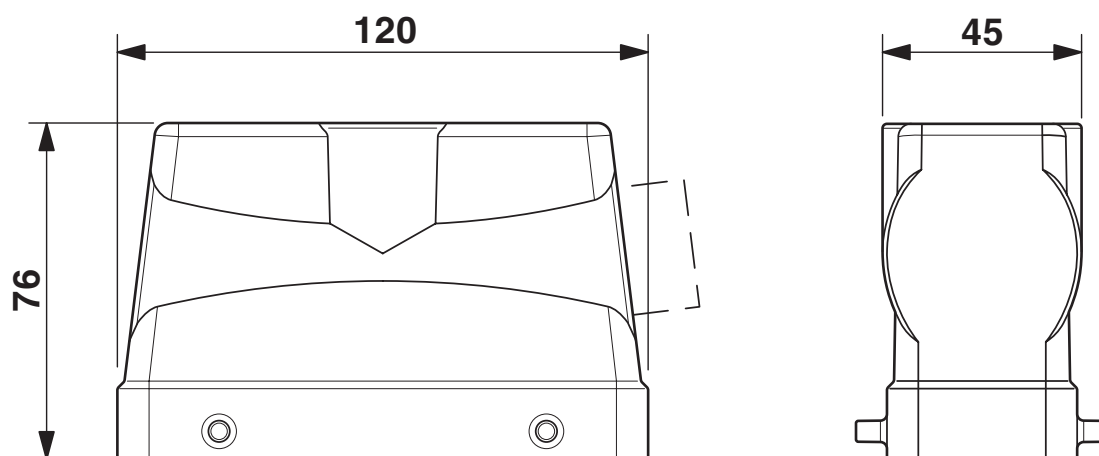

HEAVYCON B24 sleeve housing, for double locking latch, height: 76 mm, with 1 x M32 thread, lateral cable outlet

Commercial data

Item number	1409367
Packing unit	1 pc
Note	Made to order (non-returnable)
Sales key	BF55
Product key	AF7AAC
GTIN	4046356664233
Weight per piece (including packing)	249 g
Weight per piece (excluding packing)	241 g
Customs tariff number	79070000
Country of origin	DE

Dimensions

Dimensional drawing	
Width	43 mm
Height	76 mm
Length	120 mm

Material specifications

Housing material	Die-cast aluminum
Housing surface material	Powder-coated, gray

Mechanical properties

Mechanical data

Type of the screw connection	1x M32
Locking type	Pin

Environmental and real-life conditions

Ambient conditions

Degree of protection	IP65
Ambient temperature (operation)	-40 °C ... 125 °C

HC-B 24-TFQ-H-O1STM32S - Housing

1409367

<https://www.phoenixcontact.com/us/products/1409367>

Drawings

Dimensional drawing

Dimensional drawing

HC-B 24-TFQ-H-O1STM32S - Housing

1409367

<https://www.phoenixcontact.com/us/products/1409367>