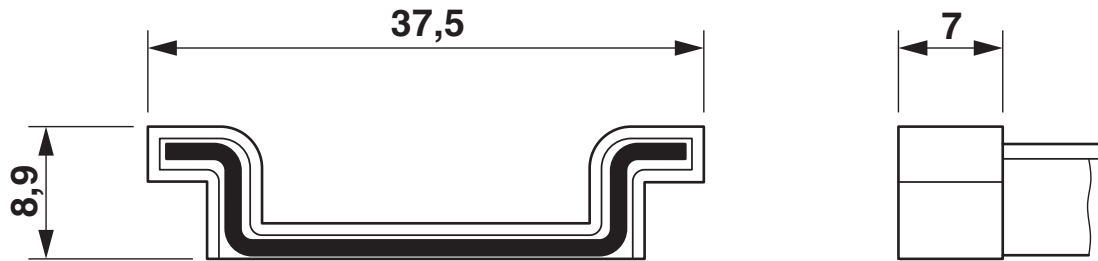

NS 35/ 7,5 CAP - End cap

1206560

<https://www.phoenixcontact.com/pc/products/1206560>

Drawings

Dimensional drawing