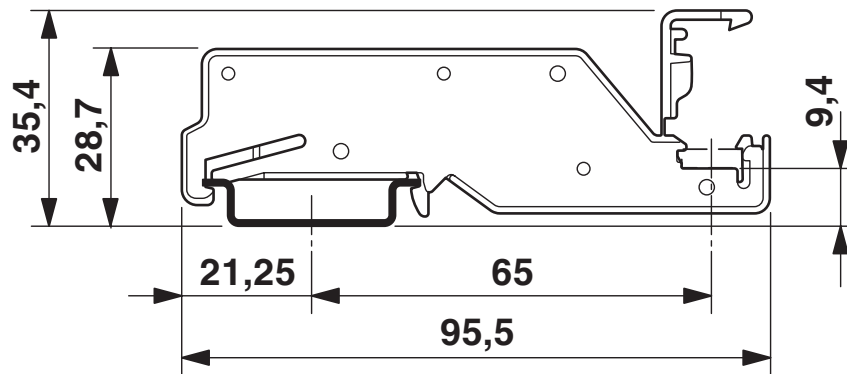

Support bracket, Bracket for busbars, set every 20 cm, width: 6.2 mm, height: 95.5 mm, number of positions: 1, color: gray, mounting type: DIN rail mounting

Your advantages

- For mounting SK shield connection clamps
- The AB-SK single-sided shield supports are particularly suitable for space-saving conductor connection for terminal blocks and devices with lateral cable entry

Dimensions

Dimensional drawing	
Width	6.2 mm
Height	95.5 mm
Depth on NS 35/7,5	28.7 mm
Depth on NS 35/15	36.2 mm

Material specifications

Color	gray (RAL 7042)
Material	PA
Flammability rating according to UL 94	V0
Insulating material	PA

Mounting

Mounting type	DIN rail mounting
---------------	-------------------

AB-SK 65 - Support bracket

3026489

<https://www.phoenixcontact.com/gb/products/3026489>

Drawings

Dimensional drawing

AB-SK 65 - Support bracket