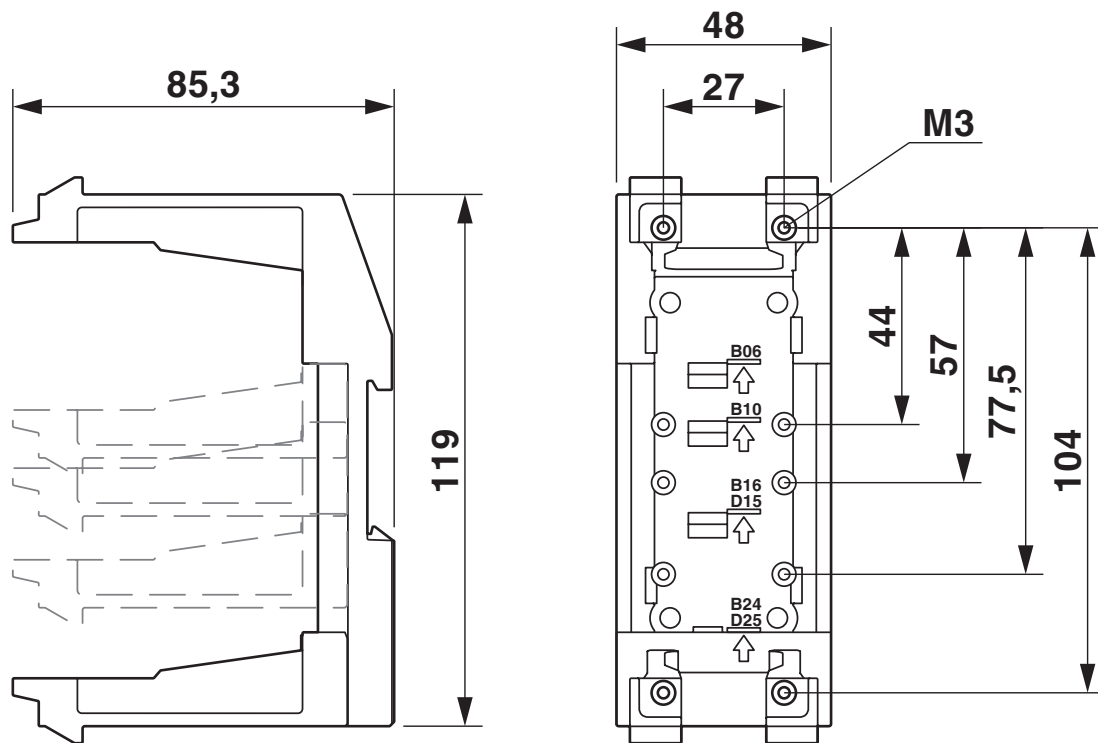

DIN rail mounting frame, design: B6 - B24, for contact inserts, Base frame

Commercial data

| | |
|--------------------------------------|---------------|
| Item number | 1424338 |
| Packing unit | 1 pc |
| Minimum order quantity | 1 pc |
| Sales key | AF7AHB |
| Product key | AF7AHB |
| GTIN | 4055626370767 |
| Weight per piece (including packing) | 91.2 g |
| Weight per piece (excluding packing) | 86.4 g |
| Customs tariff number | 85389099 |
| Country of origin | CN |

Dimensions

| | |
|---------------------|---|
| Dimensional drawing |  |
| Width | 48 mm |
| Height | 86 mm |
| Length | 120 mm |

Material specifications

| | |
|--|----|
| Material | PC |
| Flammability rating according to UL 94 | V0 |

Mounting

| | |
|---------------|--|
| Mounting type | DIN rail: 35 mm |
| Assembly note | To ensure correct use, installation in an IP-protected space is required |

HC-CIF-B06-24-BFAFL-PL - DIN rail mounting frame

1424338

<https://www.phoenixcontact.com/gb/products/1424338>

Drawings

Dimensional drawing

Dimensional drawing

HC-CIF-B06-24-BFAFL-PL - DIN rail mounting frame

1424338

<https://www.phoenixcontact.com/gb/products/1424338>