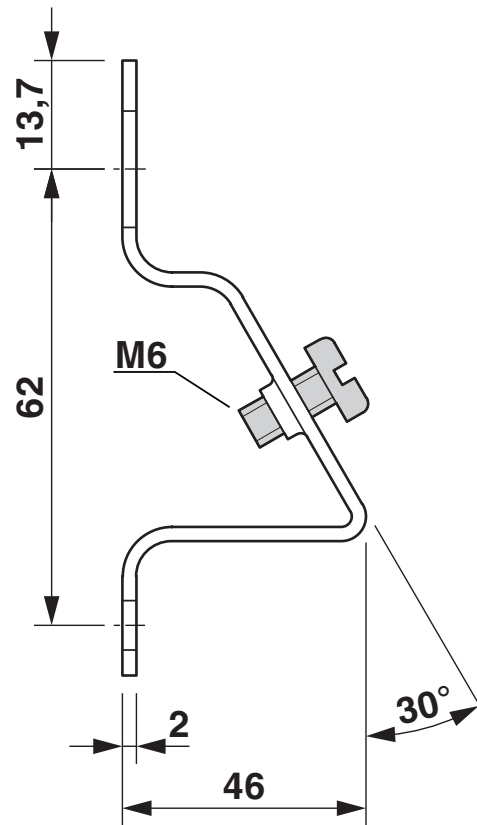

Angled brackets with M6 screw, for fixing DIN rails at an angle of 30°, height: 46 mm

Your advantages

- The BG/S brackets can be used to fix DIN rails at a distance from the mounting surface
- 30° tilt angle

Commercial data

Item number	1201099
Packing unit	10 pc
Minimum order quantity	10 pc
Sales key	BE7112
Product key	BE7112
GTIN	4017918017217
Weight per piece (including packing)	49.6 g
Weight per piece (excluding packing)	48.8 g
Customs tariff number	73269098
Country of origin	DE

BG/SH - Angled brackets

1201099

<https://www.phoenixcontact.com/gb/products/1201099>

Drawings

Dimensional drawing

BG/SH - Angled brackets

1201099

<https://www.phoenixcontact.com/gb/products/1201099>