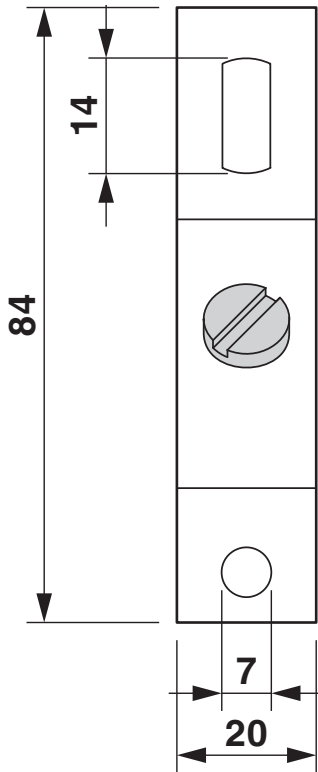

Angled brackets with M6 screw, for fixing DIN rails at an angle of 30°, height: 46 mm

Your advantages

- The BG/S brackets can be used to fix DIN rails at a distance from the mounting surface
- 30° tilt angle

BG/SH - Angled brackets

1201099

<https://www.phoenixcontact.com/gb/products/1201099>

Drawings

Dimensional drawing

BG/SH - Angled brackets

1201099

<https://www.phoenixcontact.com/gb/products/1201099>