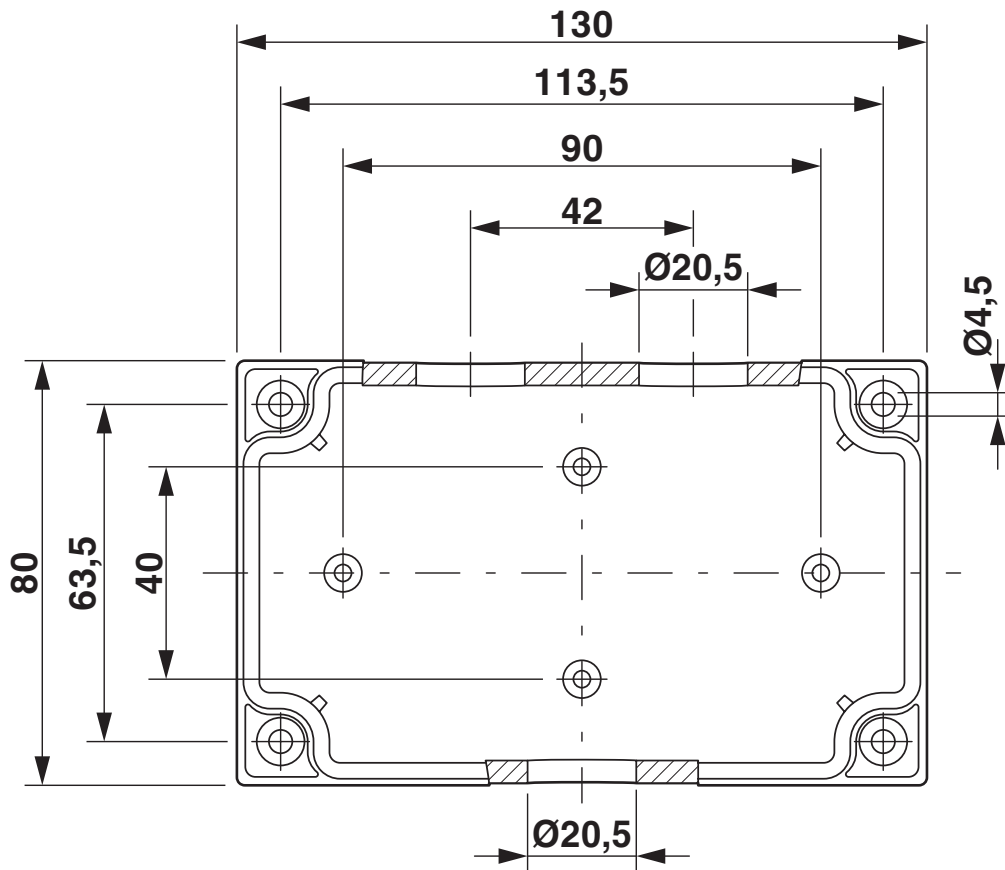

Protection class	II
------------------	----

Dimensions

Dimensional drawing	
Width	130 mm
Height	80 mm
Depth	60 mm

Material specifications

Color	gray
Material	ABS
Flammability rating according to UL 94	UL-94 HB
Seal material	Silicon
Type of insulation	Full protective insulation
Components	halogen-free

Mounting

Assembly instructions	Screw connection in housing base
-----------------------	----------------------------------

E AB A 130X80X60 12MPT - Junction box

3001999

<https://www.phoenixcontact.com/us/products/3001999>

Drawings

Dimensional drawing

E AB A 130X80X60 12MPT - Junction box

3001999

<https://www.phoenixcontact.com/us/products/3001999>

Approvals

To download certificates, visit the product detail page: <https://www.phoenixcontact.com/us/products/3001999>