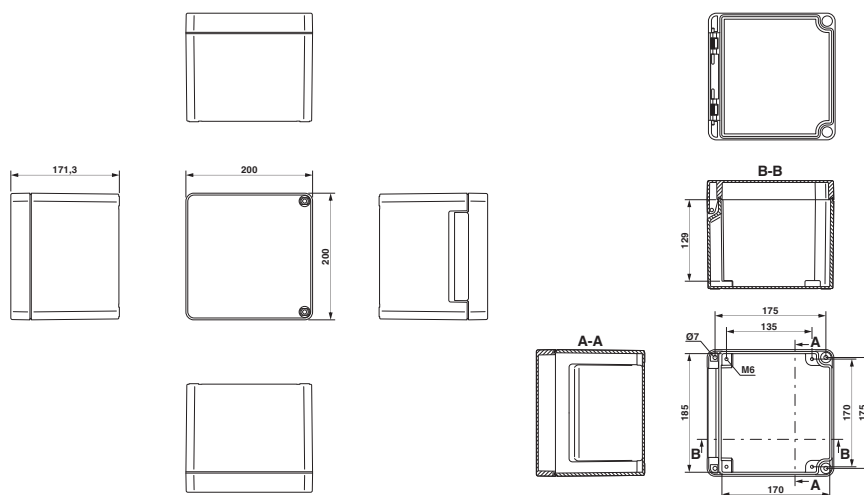

Mounting

Assembly instructions	External fixing clips
	External fixing clip not supplied as standard

C PX A 200X200X168 - Empty enclosure

0899331

<https://www.phoenixcontact.com/us/products/0899331>

Direct DIN rail mounting	No
Useable DIN rail type	NS 35

C PX A 200X200X168 - Empty enclosure

0899331

<https://www.phoenixcontact.com/us/products/0899331>

Drawings

Schematic diagram

Dimensional drawing

C PX A 200X200X168 - Empty enclosure

0899331