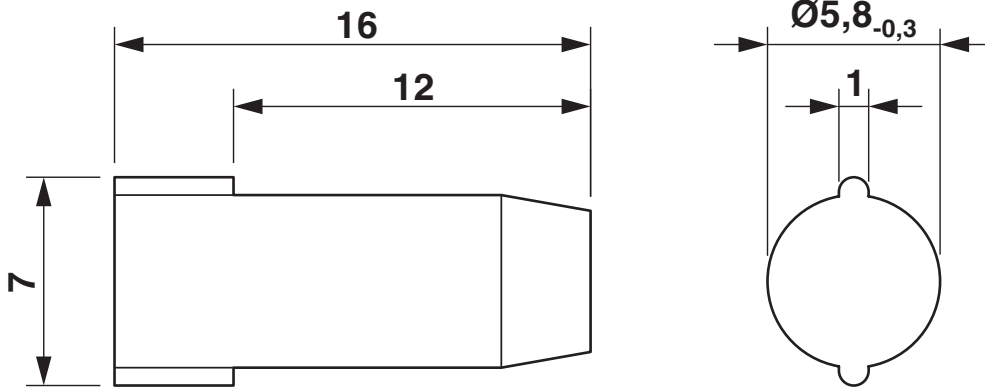

Mounting

Assembly instructions	The head of the sealing plug must still be visible after mounting in the screw connection (see "after mounting" photo).
-----------------------	---

SEALING PLUG 6X16 RD - Closing cap

1400254

<https://www.phoenixcontact.com/us/products/1400254>

Drawings

Dimensional drawing

Dimensional drawing

SEALING PLUG 6X16 RD - Closing cap

1400254

<https://www.phoenixcontact.com/us/products/1400254>