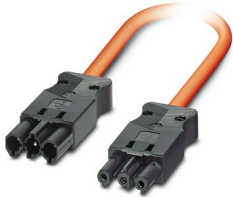

PLD E 608-CA-MS/4,0/FS AM - Power cable

2702305

<https://www.phoenixcontact.com/us/products/2702305>

Please be informed that the data shown in this PDF document is generated from our online catalog. Please find the complete data in the user documentation. Our general terms of use for downloads are valid.

Power cable, 3-position, PVC, orange RAL 2004, Plug straight, coding: black, on Socket straight, coding: black, cable length: 4 m

Product description

The cable serves to connect multiple 600 class PLD enclosure lights in series.

Material specifications

Material for screw connection	not available
Outer sheath, material	PVC
Conductor material	Bare Cu litz wires

Electrical properties

Nominal voltage U_N	250 V AC
Nominal current I_N	16 A

Mechanical properties

Mechanical data

Insertion/withdrawal cycles	100
-----------------------------	-----

Connector

Connection 1

Head design	Plug
Head cable outlet	straight
Coding	black

Connection 2

Head design	Socket
Head cable outlet	straight
Coding	black