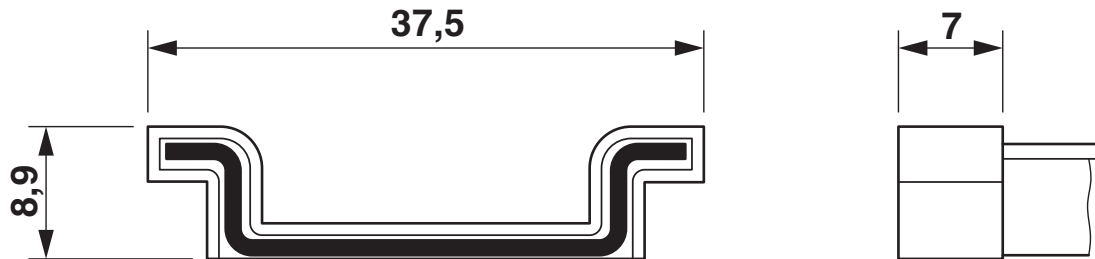

NS 35/ 7,5 CAP - End cap

1206560

<https://www.phoenixcontact.com/us/products/1206560>

Drawings

Dimensional drawing