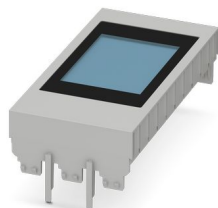

ME-IO 56,4 C 10U D2,4-TRG 7035 - Upper housing part with touch display

1209364

<https://www.phoenixcontact.com/us/products/1209364>

Please be informed that the data shown in this PDF document is generated from our online catalog. Please find the complete data in the user documentation. Our general terms of use for downloads are valid.

DIN rail housing, 10U upper part, integrated 2.4" resistive touch display, resolution: 320 x 240 Pixel(s), interface: 4-wire SPI half duplex, Housing cover, width: 56.88 mm, height: 109.8 mm, depth: 29.5 mm, color: light grey (7035)