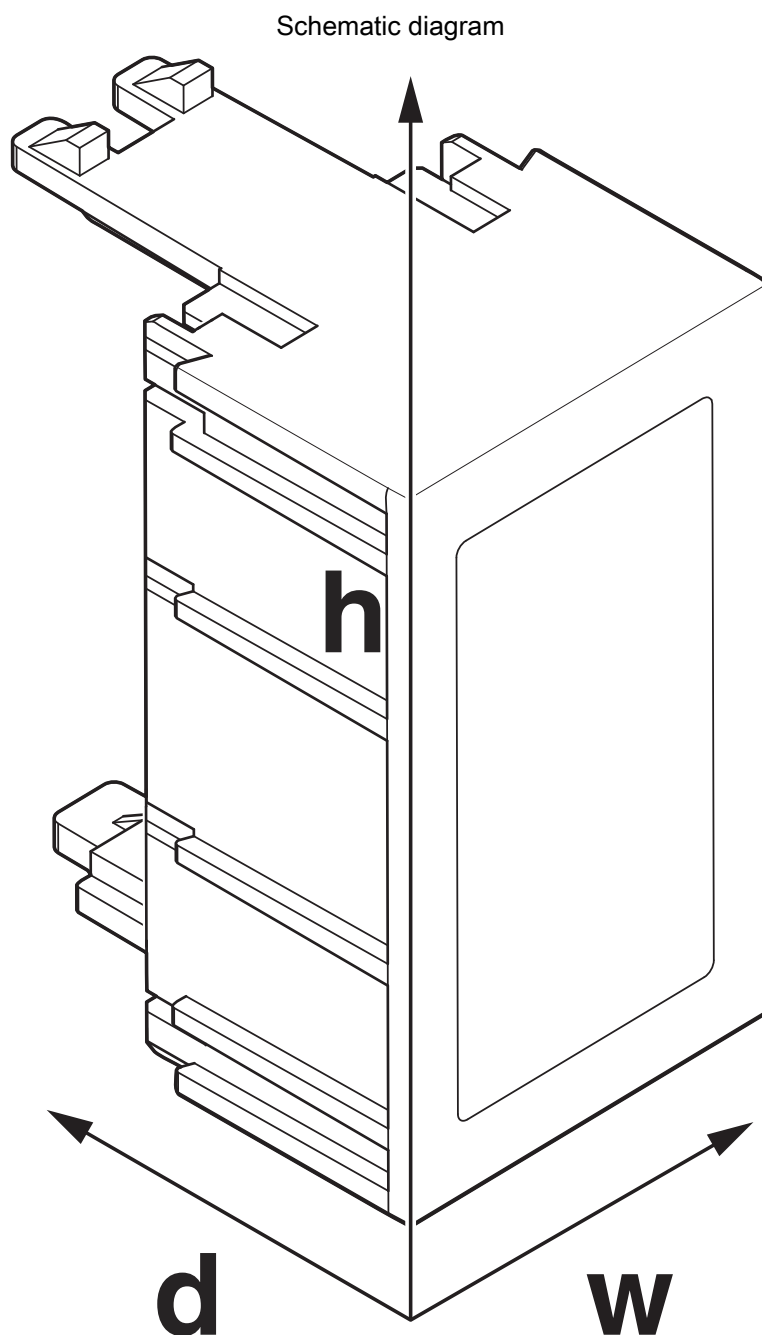

Interface	4-wire SPI half duplex
-----------	------------------------

Dimensions

Width	56.88 mm
Height	109.8 mm
Depth	29.5 mm

Material specifications

Color	light grey (7035)
Flammability rating according to UL 94	V0
CTI according to IEC 60112	600
Housing material	Polyamide

1209364

<https://www.phoenixcontact.com/us/products/1209364>

Drawings

Schematic figure for illustrating the item dimensions. The figure is not of the desired product. For further details, refer to the product drawings in the "Downloads" tab.