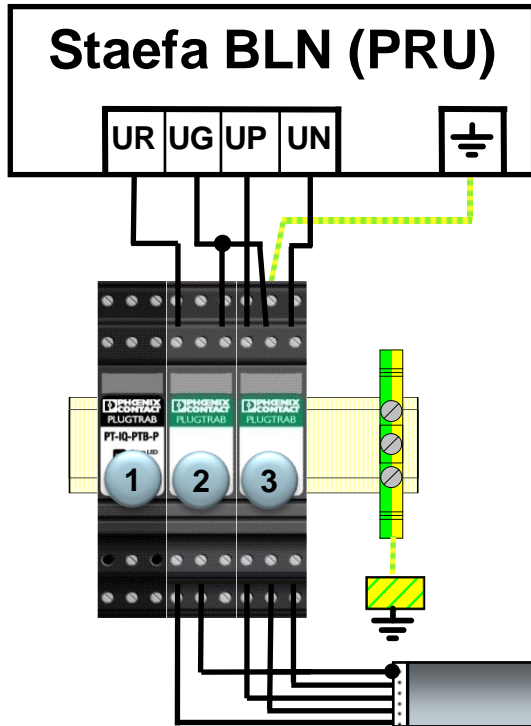

Surge protection at BLN (Staefa) (Building Level Network)

Note:

If the PRU has a power supply, this port should be protected by a type 3 SPD.

- 1 PT-IQ-PTB-UT
- 2 PT-IQ-1x2+F-24DC-UT
- 3 PT-IQ-3-HF+F-12DC-UT

Surge protection at BLN (Staefa) (Building Level Network)

Note:

If the PRU has a power supply, this port should be protected by a type 3 SPD.

- 1 TTC-6P-1X2-F-M-24DC-PT-I
- 2 TTC-6P-3-HF-F-M-12DC-PT-I