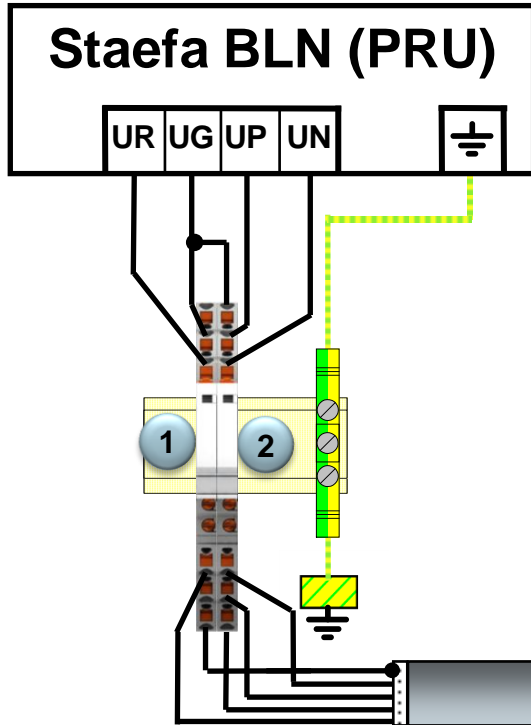

Surge protection at BLN (Staefa) (Building Level Network)

Note:

If the PRU has a power supply, this port should be protected by a type 3 SPD.

- 1 PT-IQ-PTB-UT
- 2 PT-IQ-1x2+F-24DC-UT
- 3 PT-IQ-3-HF+F-12DC-UT

Surge protection at BLN (Staefa) (Building Level Network)

Note:

If the PRU has a power supply, this port should be protected by a type 3 SPD.

- 1 TTC-6P-1X2-F-M-24DC-PT-I
- 2 TTC-6P-3-HF-F-M-12DC-PT-I